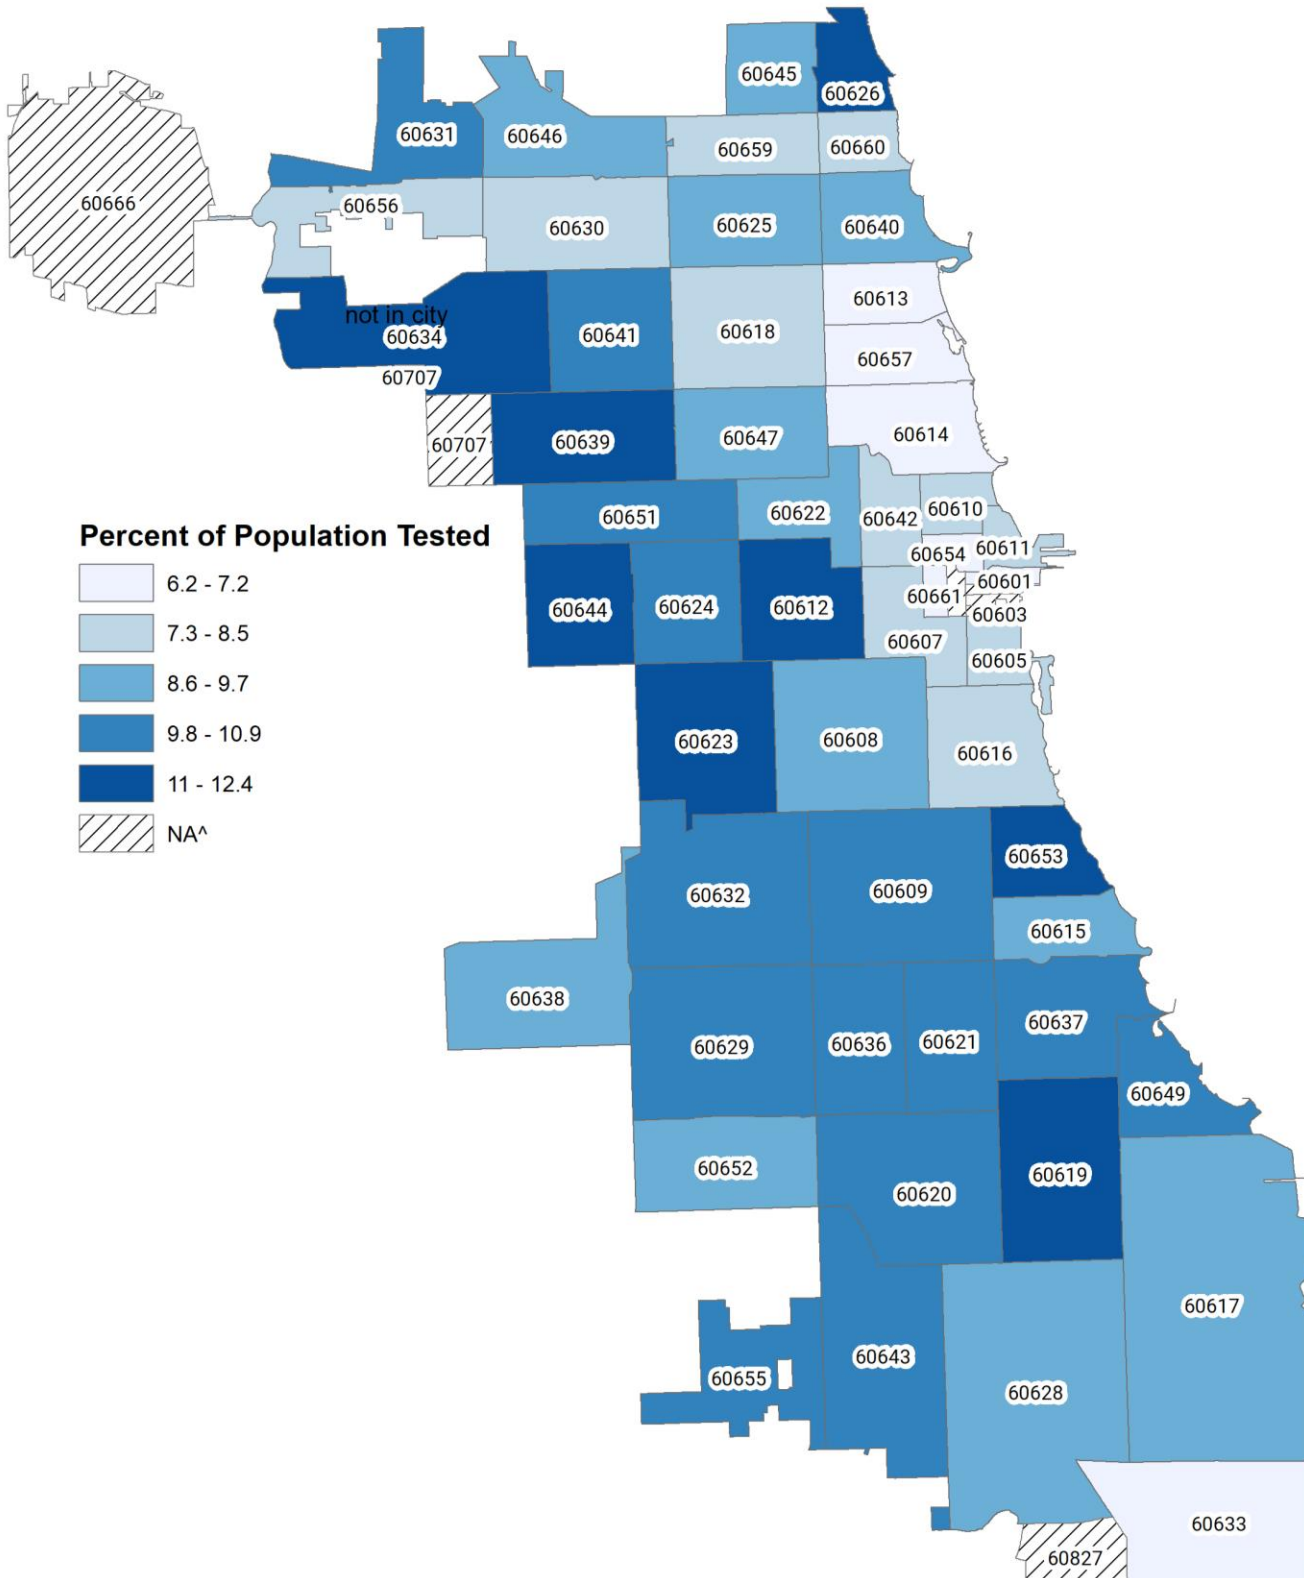

CHICAGO COVID-19: Percent Tested by Zip code

June 24, 2020

COVID-19 Testing Rates by Population Chicago zip code n=257,447* through June 23, 2020

* Please note that 257,447 COVID-19 cases out of 277,511 COVID-19 cases with a valid Chicago zip code.

^ Zip codes with low population or zip codes that extend outside city of Chicago boundary.

Data Source: Providers reporting to CDPH through the Illinois National Electronic Disease Surveillance System; US Census Bureau, American Communitiy Survey 2018 5-year estimates