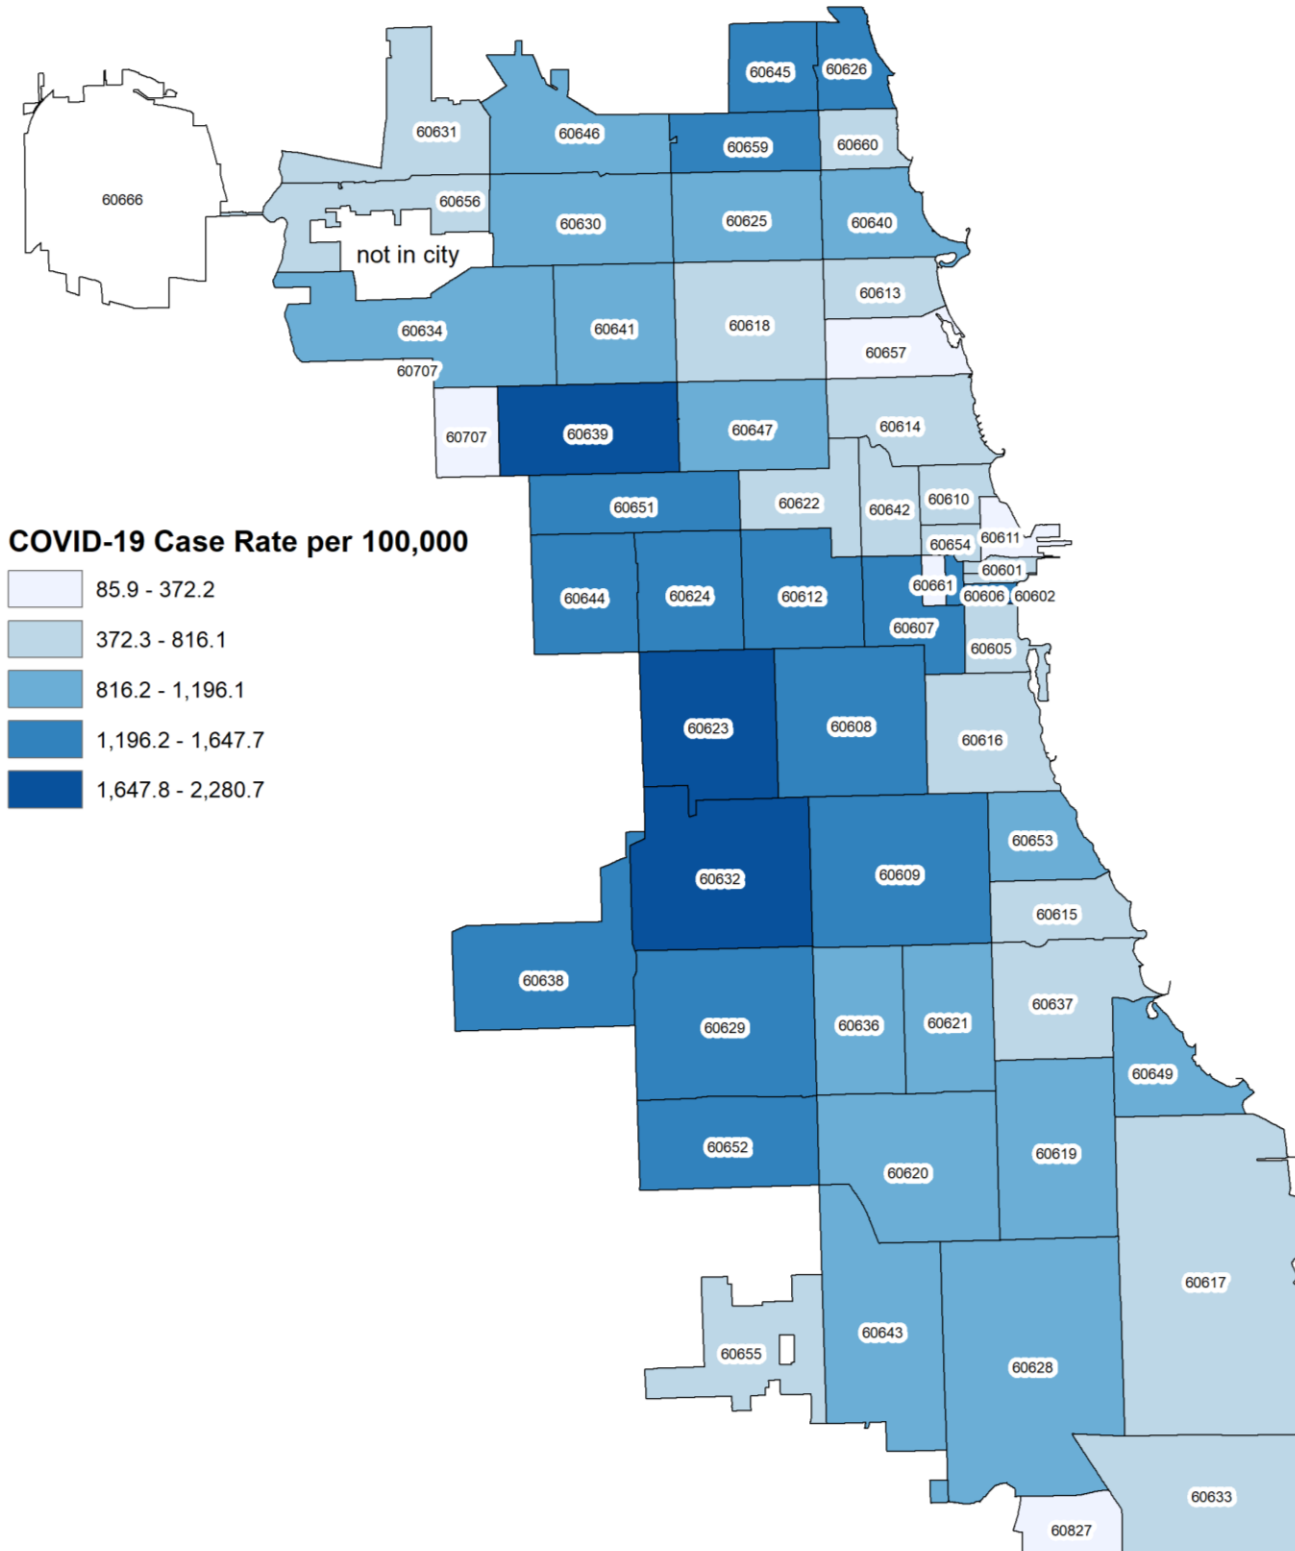

CHICAGO COVID-19: Case Rates by Zip code

May 11, 2020

**COVID-19 Case Rate per 100,000 population
by Chicago zip code n=30,498* through May 10, 2020**

Note: This map includes Chicago residents only.
***30,498** out of 30,921 cases had valid Chicago zip codes.
Data Source: Providers reporting to CDPH through the Illinois National Electronic Disease Surveillance System