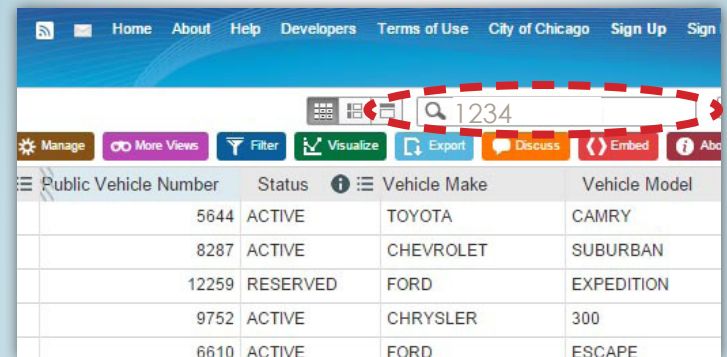

3] Review the search result(s) to find your specific query.

4] The following instructions are for specific “Filters By” (default filter properties changed for filter results sought):

a. **Taxis Only:** Go to the Data Portal home page at **data.cityofchicago.org**, type “public passenger taxis” in the search box, and then select “**Public Passenger Vehicle Licenses - Taxis Only**” in the results.