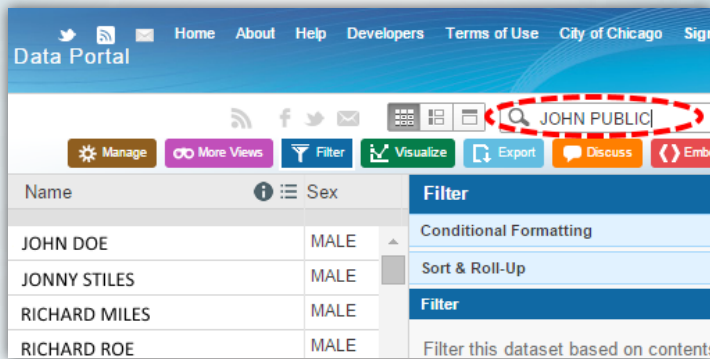

PUBLIC CHAUFFEUR (TAXI DRIVER, LIVERY DRIVER, ETC) LICENSE SEARCH

1. 1] Go to the Data Portal home page at data.cityofchicago.org, type “public chauffeurs” in the search box, and then select “**Public Chauffeurs**” in the results.
2. 2] Type a chauffeur identifier (NAME, LICENSE NUMBER, etc.) into the search box, and then press Enter to process your query.

1. 3] Review the search result(s) to find your specific query.
2. 4] The following instructions are for specific “Filters By” (default filter properties changed for filter results sought):
   - a. **Public Chauffeur Name:** Go to the Data Portal home page at data.cityofchicago.org, type “public chauffeur name” in the search box, and then select “**Public Chauffeurs - Filter by Driver Name**” in the results.
   - b. **Public Chauffeur License Number:** Go to the Data Portal home page at data.cityofchicago.org, type “public chauffeurs license number” in the search box, and then select “**Public Chauffeurs-Filter by License Number**” in the results.

ALL CITY OF CHICAGO & BACP DATASETS ONLINE AT DATA.CITYOFCHICAGO.ORG

Business Licenses: Business licenses issued by the Department of Business Affairs and Consumer Protection in the City of Chicago from 2002 to present.

Business Licenses - Filter by Current Active: This dataset contains all current and active business licenses issued by the Department of Business Affairs and Consumer Protection.

Business Licenses - Filter by Current Liquor and Public Places of Amusement Licenses: Current active liquor and public place of amusement business licenses issued by the Department of Business Affairs and Consumer Protection.

Business Owners: This dataset contains the owner information for all the accounts listed in the Business License Dataset, and is sorted by Account Number.

Public Passenger Vehicle Licenses: A public passenger vehicle is a vehicle used for the transportation of passengers for hire by a public chauffeur. The list of public passenger vehicles includes licensed taxicabs (medallions), liveries, ambulances, mediacars, charter-sightseeing buses, horse-drawn carriages, and pedicabs.

Public Passenger Vehicle Licenses - Filter by Taxis Only: A public passenger vehicle is a vehicle used for the transportation of passengers for hire by a public chauffeur. This filtered dataset only contains licensed taxicabs.

Public Chauffeurs: List of City of Chicago licensed Public Chauffeurs, who may operate a licensed Taxicab, Livery, or Horse-Drawn Carriage.

Public Chauffeurs - Filter by Driver Name: List of City of Chicago licensed Public Chauffeurs, who may operate a licensed Taxicab, Livery, or Horse-Drawn Carriage.

Public Chauffeurs - Filter by License Number: List of City of Chicago licensed Public Chauffeurs, who may operate a licensed Taxicab, Livery, or Horse-Drawn Carriage.