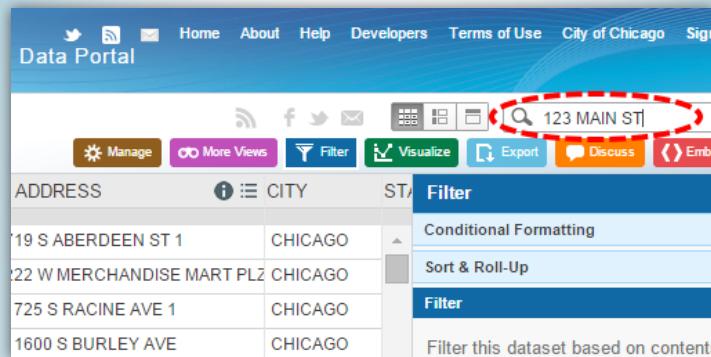

BUSINESS LICENSE SEARCH

1] Go to the Data Portal home page at **data.cityofchicago.org**, type “business licenses” in the search box, and then select “**Business Licenses - Current Active**” in the results.

2] Type a business identifier (i.e. DOING BUSINESS AS NAME, ADDRESS, etc.) in the search box, and then press Enter to process your query.

3] Review the search result(s) to find your specific query. For further assistance on interacting with the Data Portal, please view the open data instructional videos: