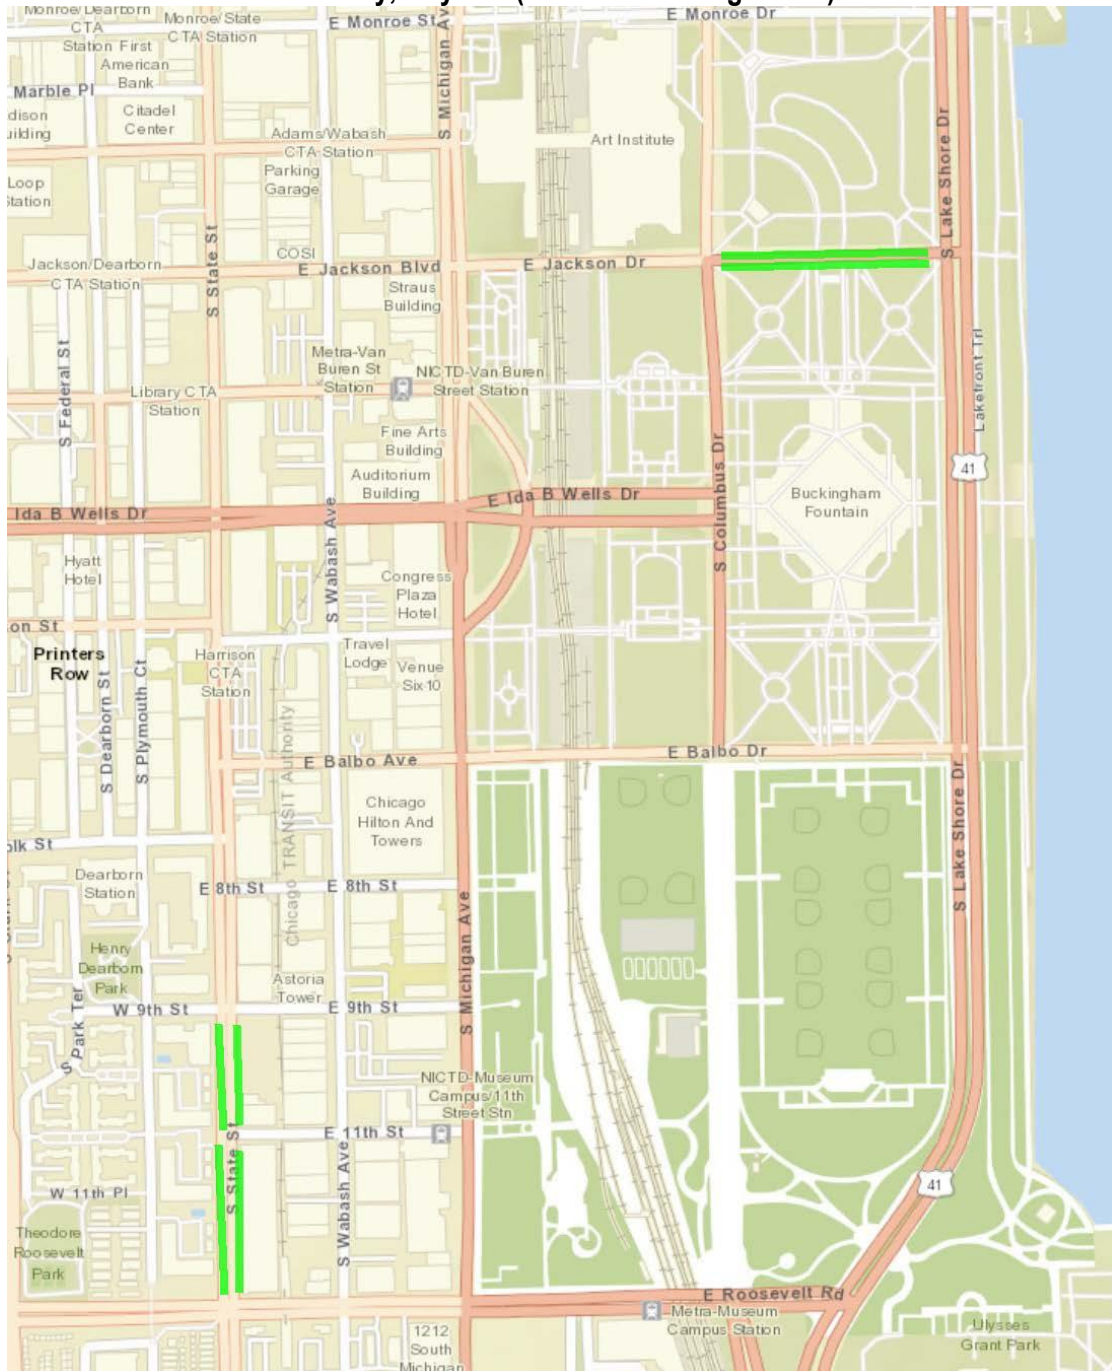

## Sueños Fest Designated Pick-up and Drop-off Locations

Saturday, May 27<sup>th</sup> (10:30am – Midnight CST)

Sunday, May 28<sup>th</sup> (10:30am – Midnight CST)

The Office of Emergency Management and Communications (OEMC), in conjunction with the Chicago Police Department, requires the following to ensure public safety during games/concerts/events:

- Taxis, TNPs, and liveries must utilize drop-off/pick-up points along the designated areas shown on the map in [green](#).
  - All other streets are restricted staging and pick-up/drop-off (bordered by Monroe, DLSD, Roosevelt, and State)
- No pick-up or drop-off on DuSable Lake Shore Drive, including on-ramps, off-ramps, medians, turning lanes, shoulders, and emergency pull-off areas. (Strictly enforced)
- No vehicle stopping, standing, or parking in bus or bicycle lanes, fire lanes, sidewalk crossings, etc. (Strictly enforced)