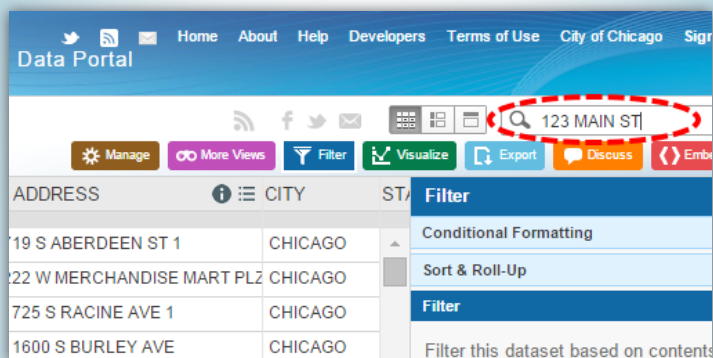

## BUSINESS LICENSE SEARCH

1] Go to the Data Portal home page at **data.cityofchicago.org**, type “business licenses” in the search box, and then select “**Business Licenses - Current Active**” in the results.

2] Type a business identifier (i.e. DOING BUSINESS AS NAME, ADDRESS, etc.) in the search box, and then press Enter to process your query.

3] Review the search result(s) to find your specific query. For further assistance on interacting with the Data Portal, please view the open data instructional videos: