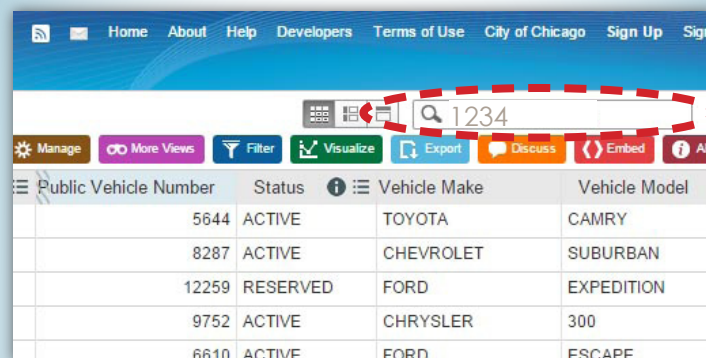

3] Review the search result(s) to find your specific query.

4] The following instructions are for specific “Filters By” (default filter properties changed for filter results sought):

a. **Taxis Only:** Go to the Data Portal home page at **data.cityofchicago.org**, type “public passenger taxis” in the search box, and then select “**Public Passenger Vehicle Licenses - Taxis Only**” in the results.