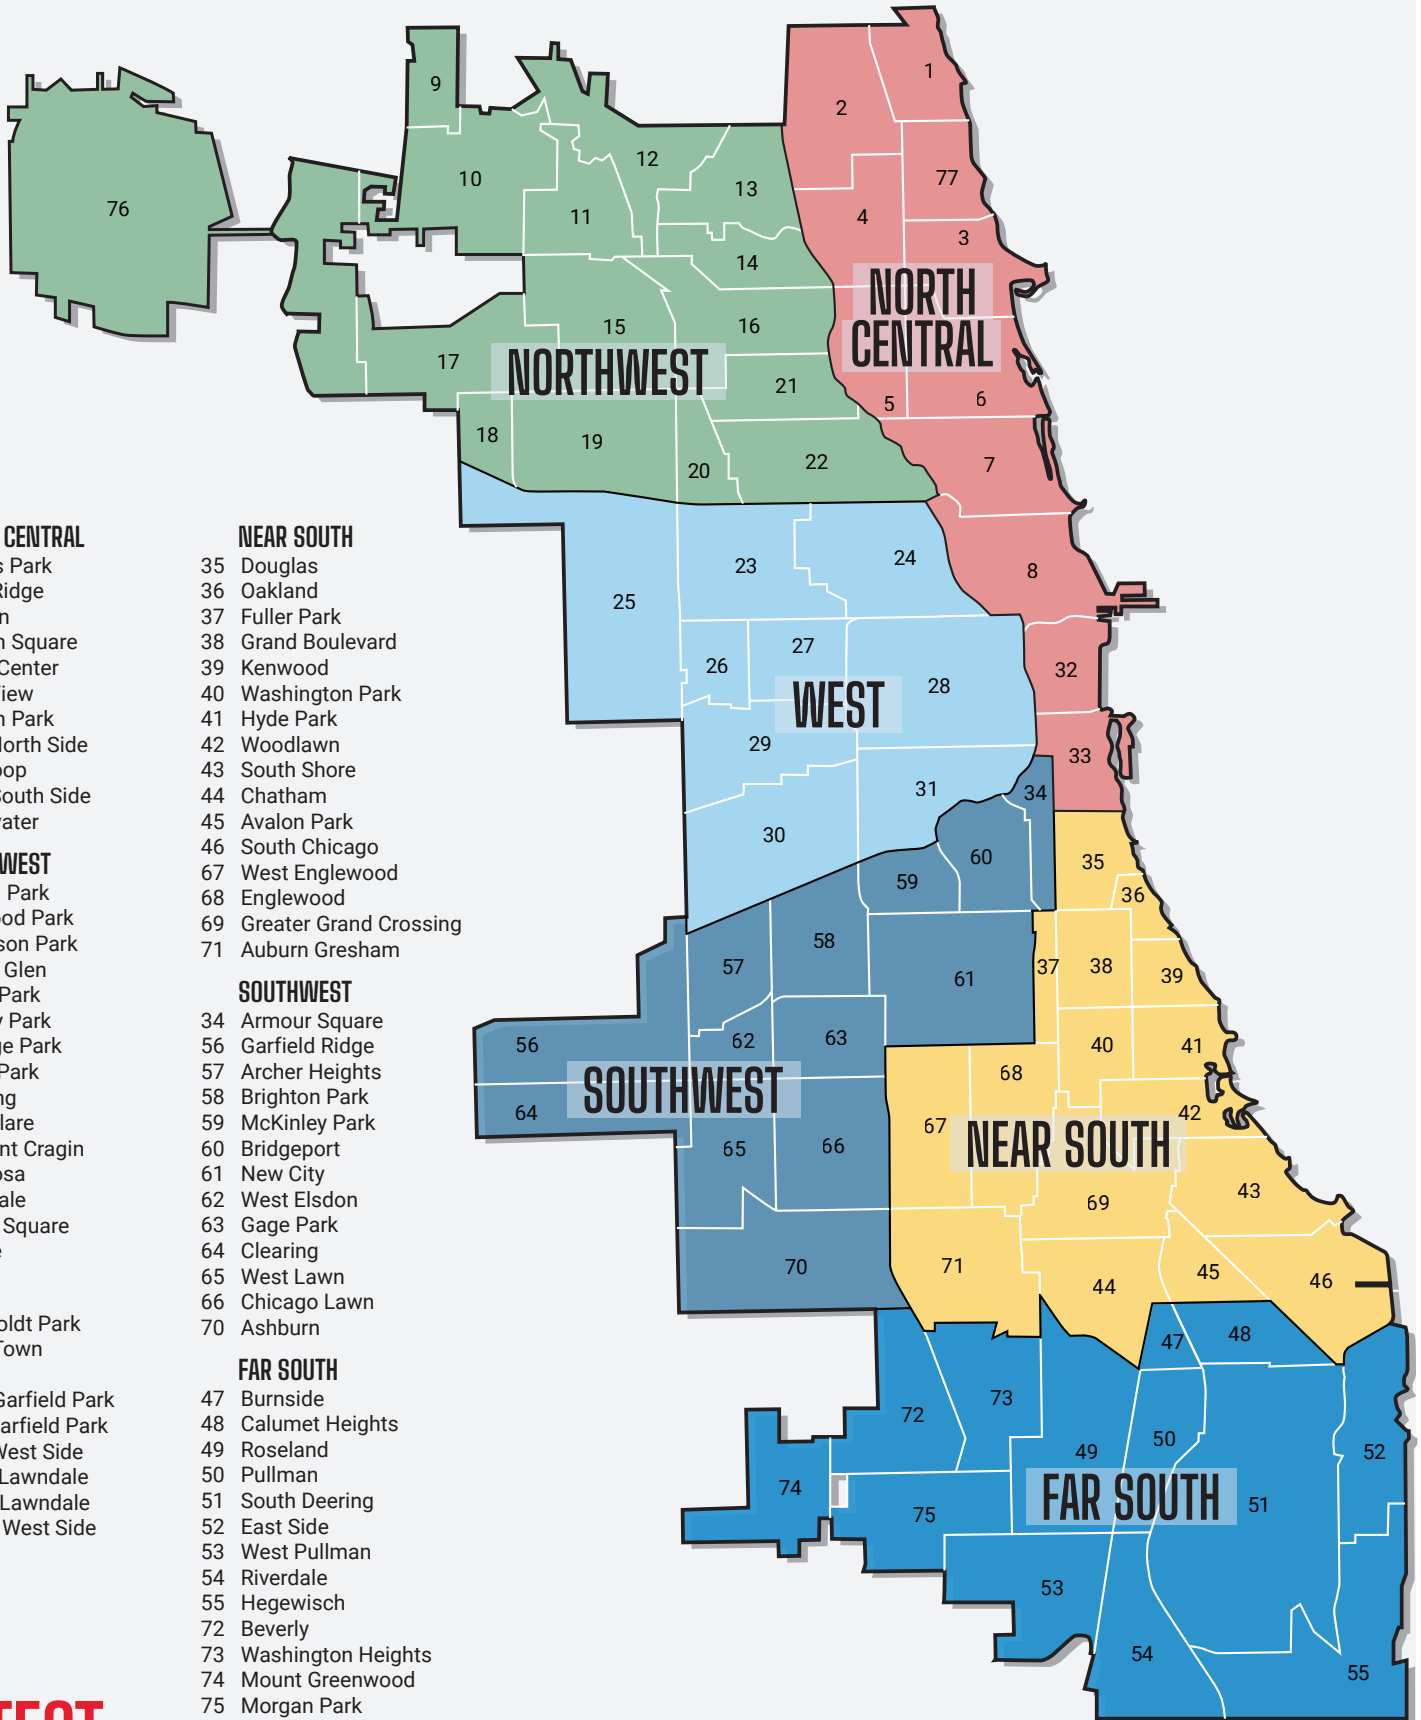

HEALTHY CHICAGO ZONES

NORTH CENTRAL

- 1 Rogers Park
- 2 West Ridge
- 3 Uptown
- 4 Lincoln Square
- 5 North Center
- 6 Lake View
- 7 Lincoln Park
- 8 Near North Side
- 32 The Loop
- 33 Near South Side
- 77 Edgewater

NORTHWEST

- 9 Edison Park
- 10 Norwood Park
- 11 Jefferson Park
- 12 Forest Glen
- 13 North Park
- 14 Albany Park
- 15 Portage Park
- 16 Irving Park
- 17 Dunning
- 18 Montclare
- 19 Belmont Cragin
- 20 Hermosa
- 21 Avondale
- 22 Logan Square
- 76 O'Hare

WEST

- 23 Humboldt Park
- 24 West Town
- 25 Austin
- 26 West Garfield Park
- 27 East Garfield Park
- 28 Near West Side
- 29 North Lawndale
- 30 South Lawndale
- 31 Lower West Side

NEAR SOUTH

- 35 Douglas
- 36 Oakland
- 37 Fuller Park
- 38 Grand Boulevard
- 39 Kenwood
- 40 Washington Park
- 41 Hyde Park
- 42 Woodlawn
- 43 South Shore
- 44 Chatham
- 45 Avalon Park
- 46 South Chicago
- 67 West Englewood
- 68 Englewood
- 69 Greater Grand Crossing
- 71 Auburn Gresham

SOUTHWEST

- 34 Armour Square
- 56 Garfield Ridge
- 57 Archer Heights
- 58 Brighton Park
- 59 McKinley Park
- 60 Bridgeport
- 61 New City
- 62 West Elsdon
- 63 Gage Park
- 64 Clearing
- 65 West Lawn
- 66 Chicago Lawn
- 70 Ashburn