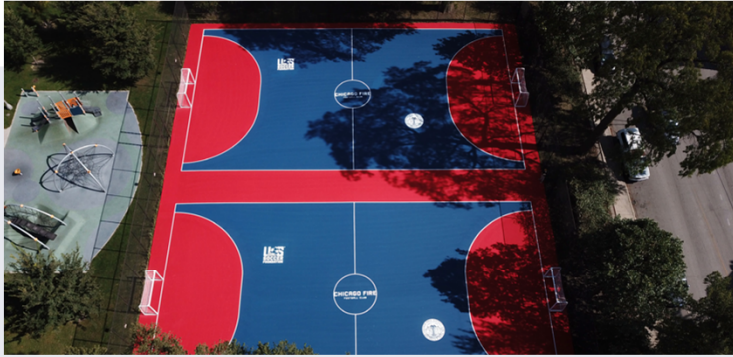

CHICAGO FIRE COMMUNITY PROGRAMMING

Mini Pitch Development
42 pitches built