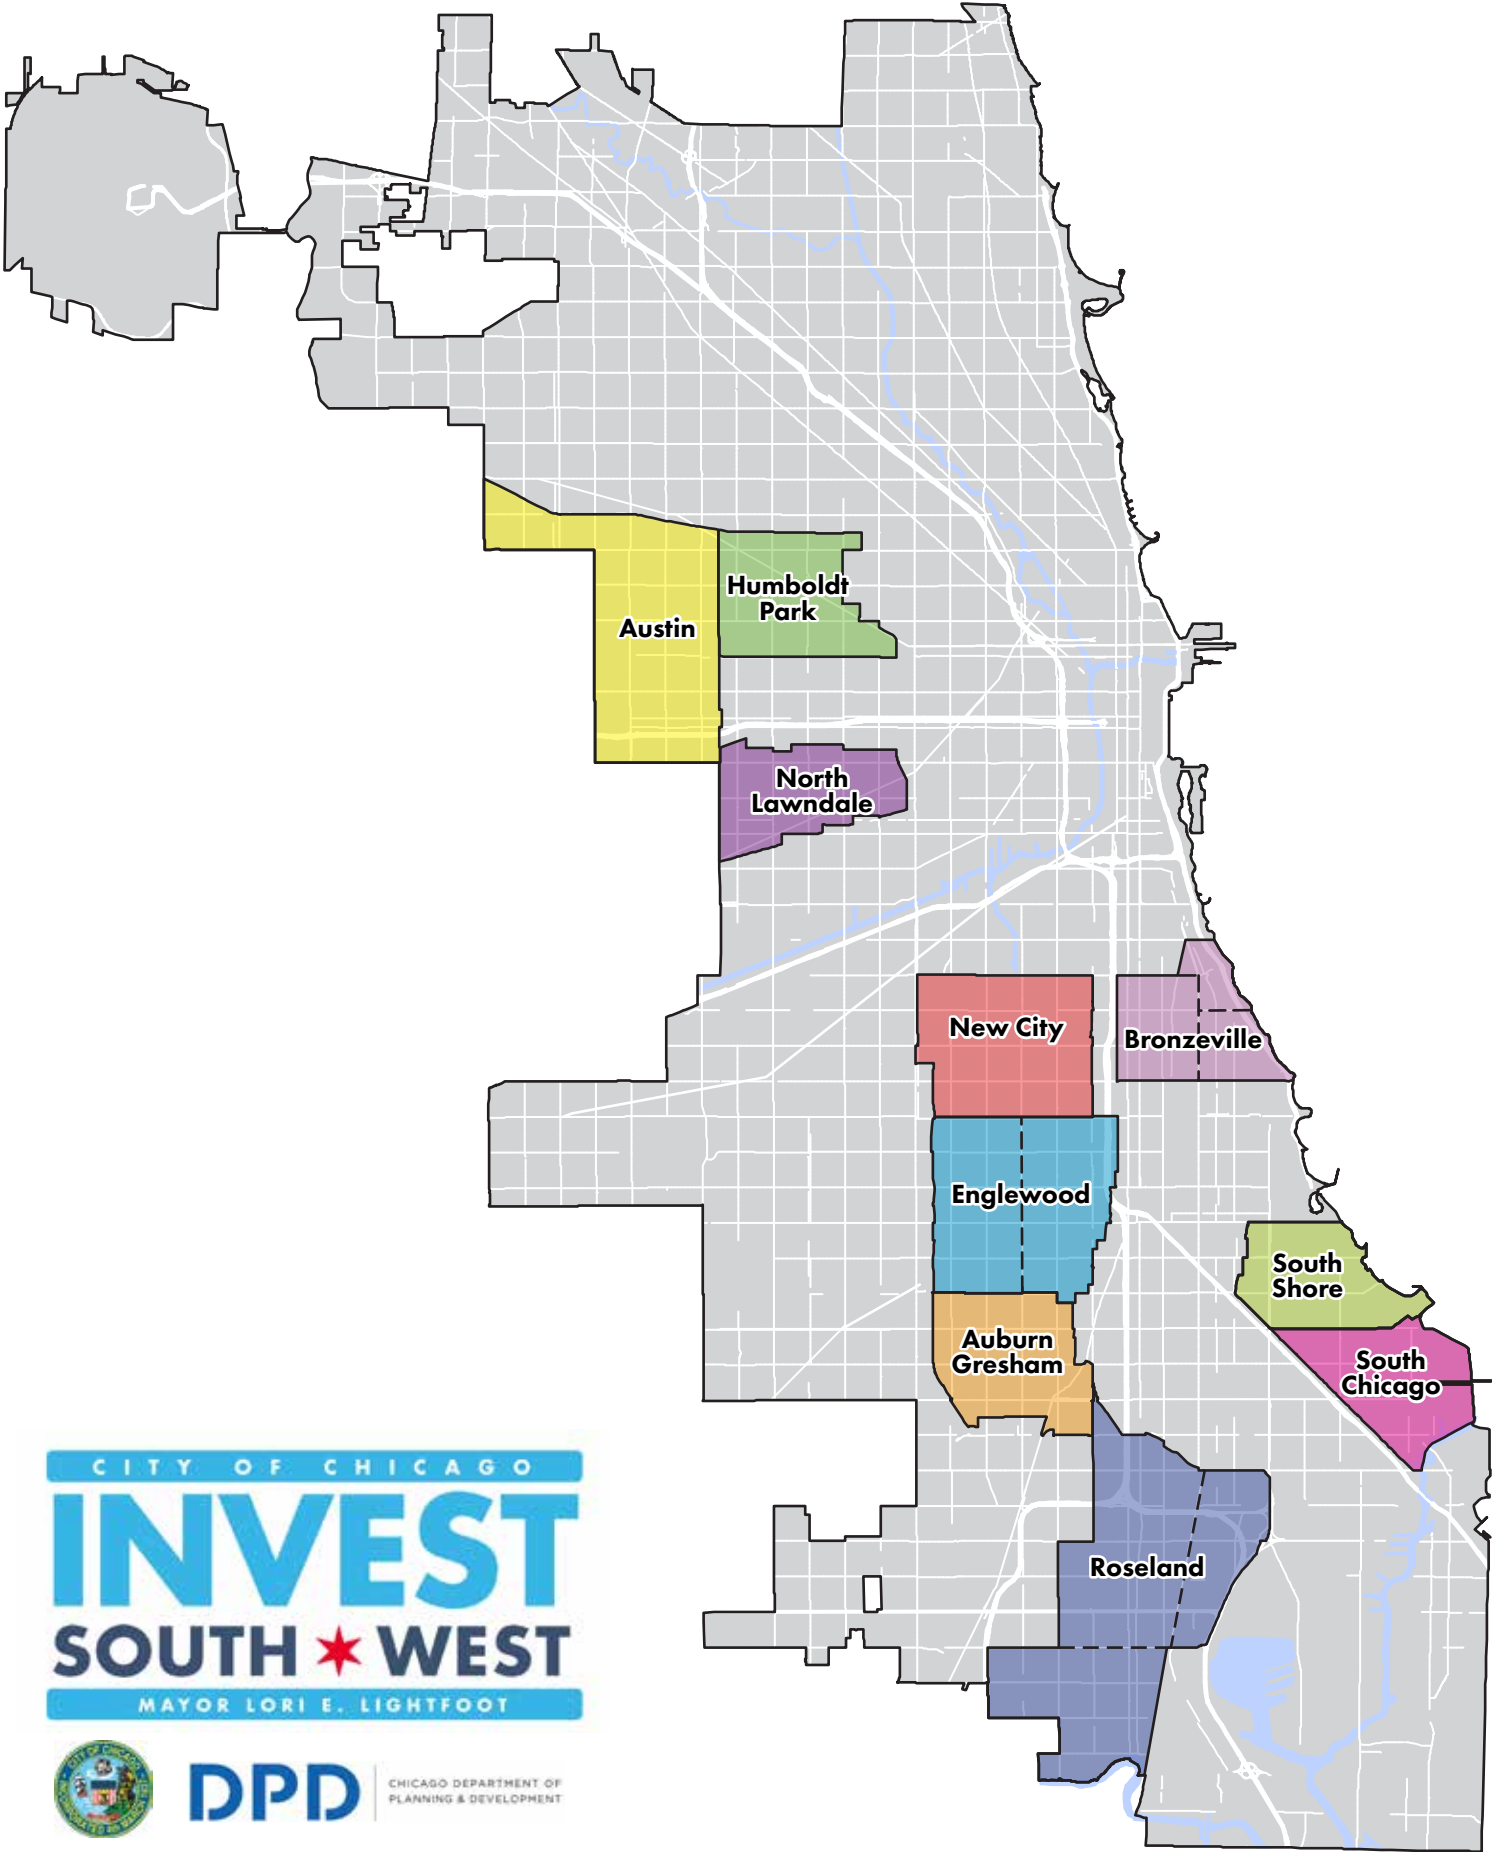

Community Areas

CITY OF CHICAGO
INVEST
SOUTH **★** WEST
MAYOR LORI E. LIGHTFOOT

DPD