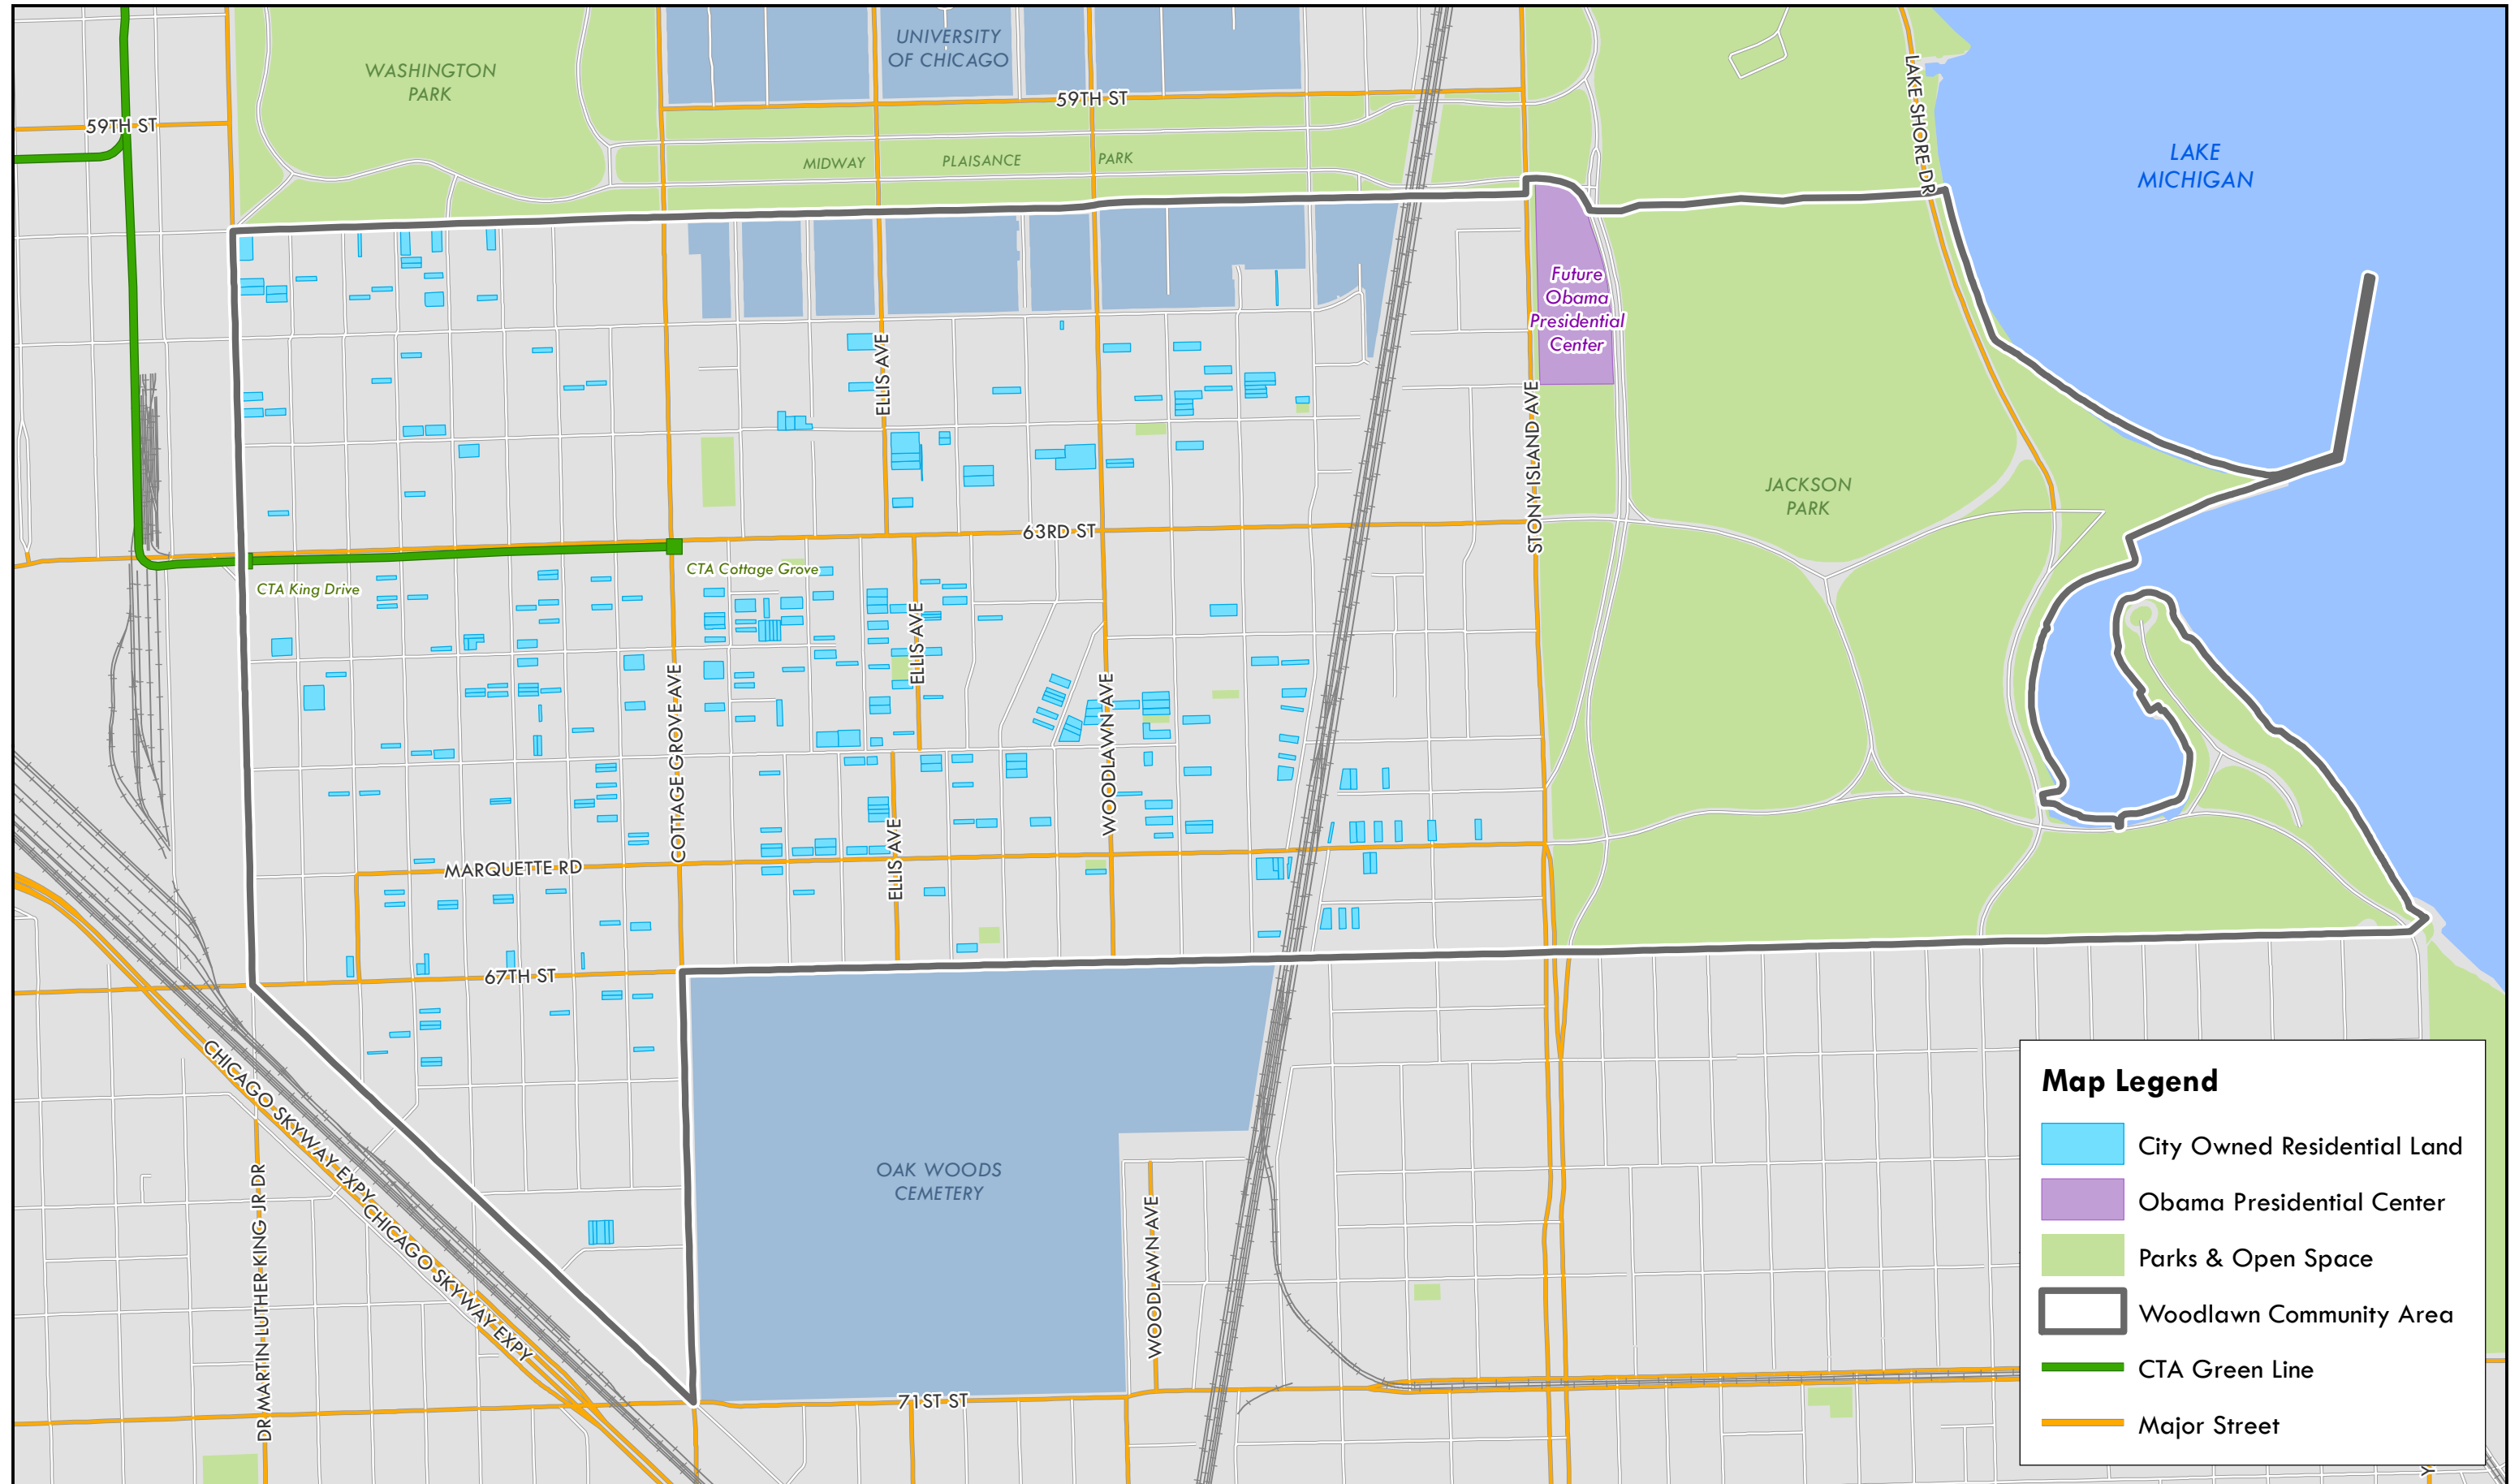

WOODLAWN COMMUNITY AREA

CITY OWNED LAND ZONED RESIDENTIAL

Prepared by the City of Chicago Department of Planning and Development
Bureau of Planning, Historic Preservation, and Sustainability; 10/30/2018

Map Legend

- City Owned Residential Land
- Obama Presidential Center
- Parks & Open Space
- Woodlawn Community Area
- CTA Green Line
- Major Street