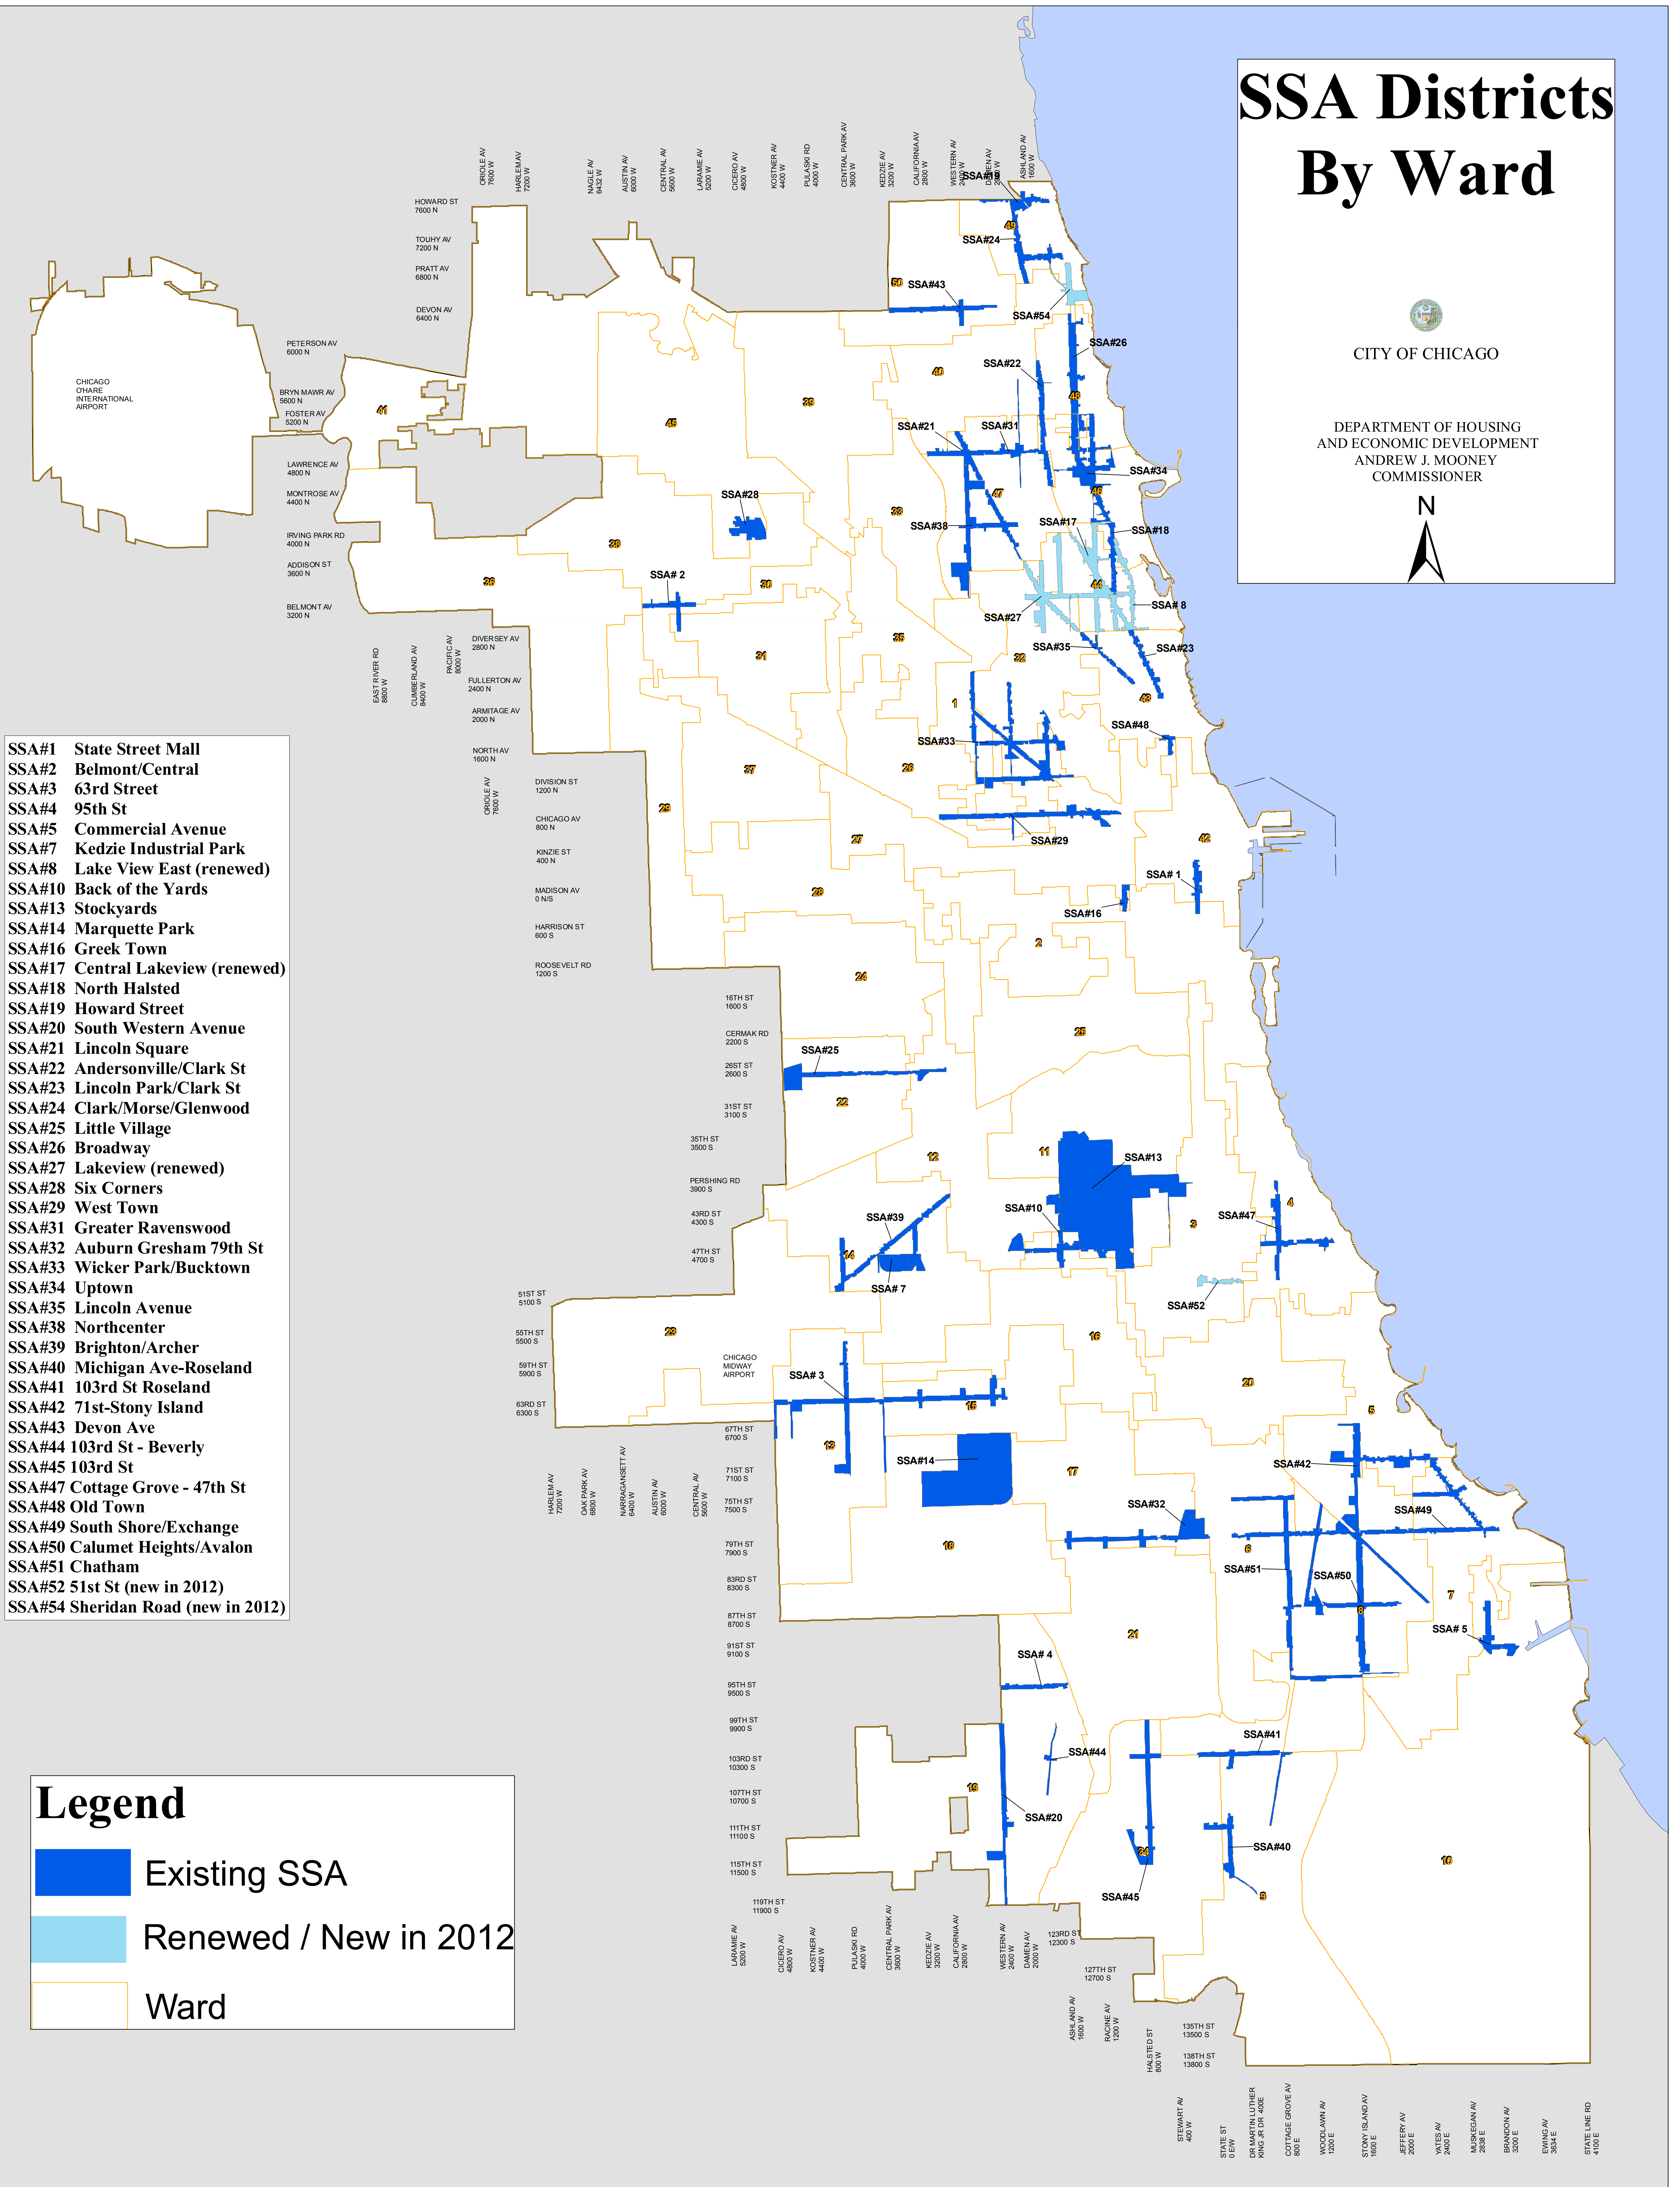

SSA Districts By Ward

CITY OF CHICAGO

DEPARTMENT OF HOUSING
AND ECONOMIC DEVELOPMENT
ANDREW J. MOONEY
COMMISSIONER

- SSA#1 State Street Mall
- SSA#2 Belmont/Central
- SSA#3 63rd Street
- SSA#4 95th St
- SSA#5 Commercial Avenue
- SSA#7 Kedzie Industrial Park
- SSA#8 Lake View East (renewed)
- SSA#10 Back of the Yards
- SSA#13 Stockyards
- SSA#14 Marquette Park
- SSA#16 Greek Town
- SSA#17 Central Lakeview (renewed)
- SSA#18 North Halsted
- SSA#19 Howard Street
- SSA#20 South Western Avenue
- SSA#21 Lincoln Square
- SSA#22 Andersonville/Clark St
- SSA#23 Lincoln Park/Clark St
- SSA#24 Clark/Morse/Glenwood
- SSA#25 Little Village
- SSA#26 Broadway
- SSA#27 Lakeview (renewed)
- SSA#28 Six Corners
- SSA#29 West Town
- SSA#31 Greater Ravenswood
- SSA#32 Auburn Gresham 79th St
- SSA#33 Wicker Park/Bucktown
- SSA#34 Uptown
- SSA#35 Lincoln Avenue
- SSA#38 Northcenter
- SSA#39 Brighton/Archer
- SSA#40 Michigan Ave-Roseland
- SSA#41 103rd St Roseland
- SSA#42 71st-Stony Island
- SSA#43 Devon Ave
- SSA#44 103rd St - Beverly
- SSA#45 103rd St
- SSA#47 Cottage Grove - 47th St
- SSA#48 Old Town
- SSA#49 South Shore/Exchange
- SSA#50 Calumet Heights/Avalon
- SSA#51 Chatham
- SSA#52 51st St (new in 2012)
- SSA#54 Sheridan Road (new in 2012)

Legend

- Existing SSA
- Renewed / New in 2012
- Ward