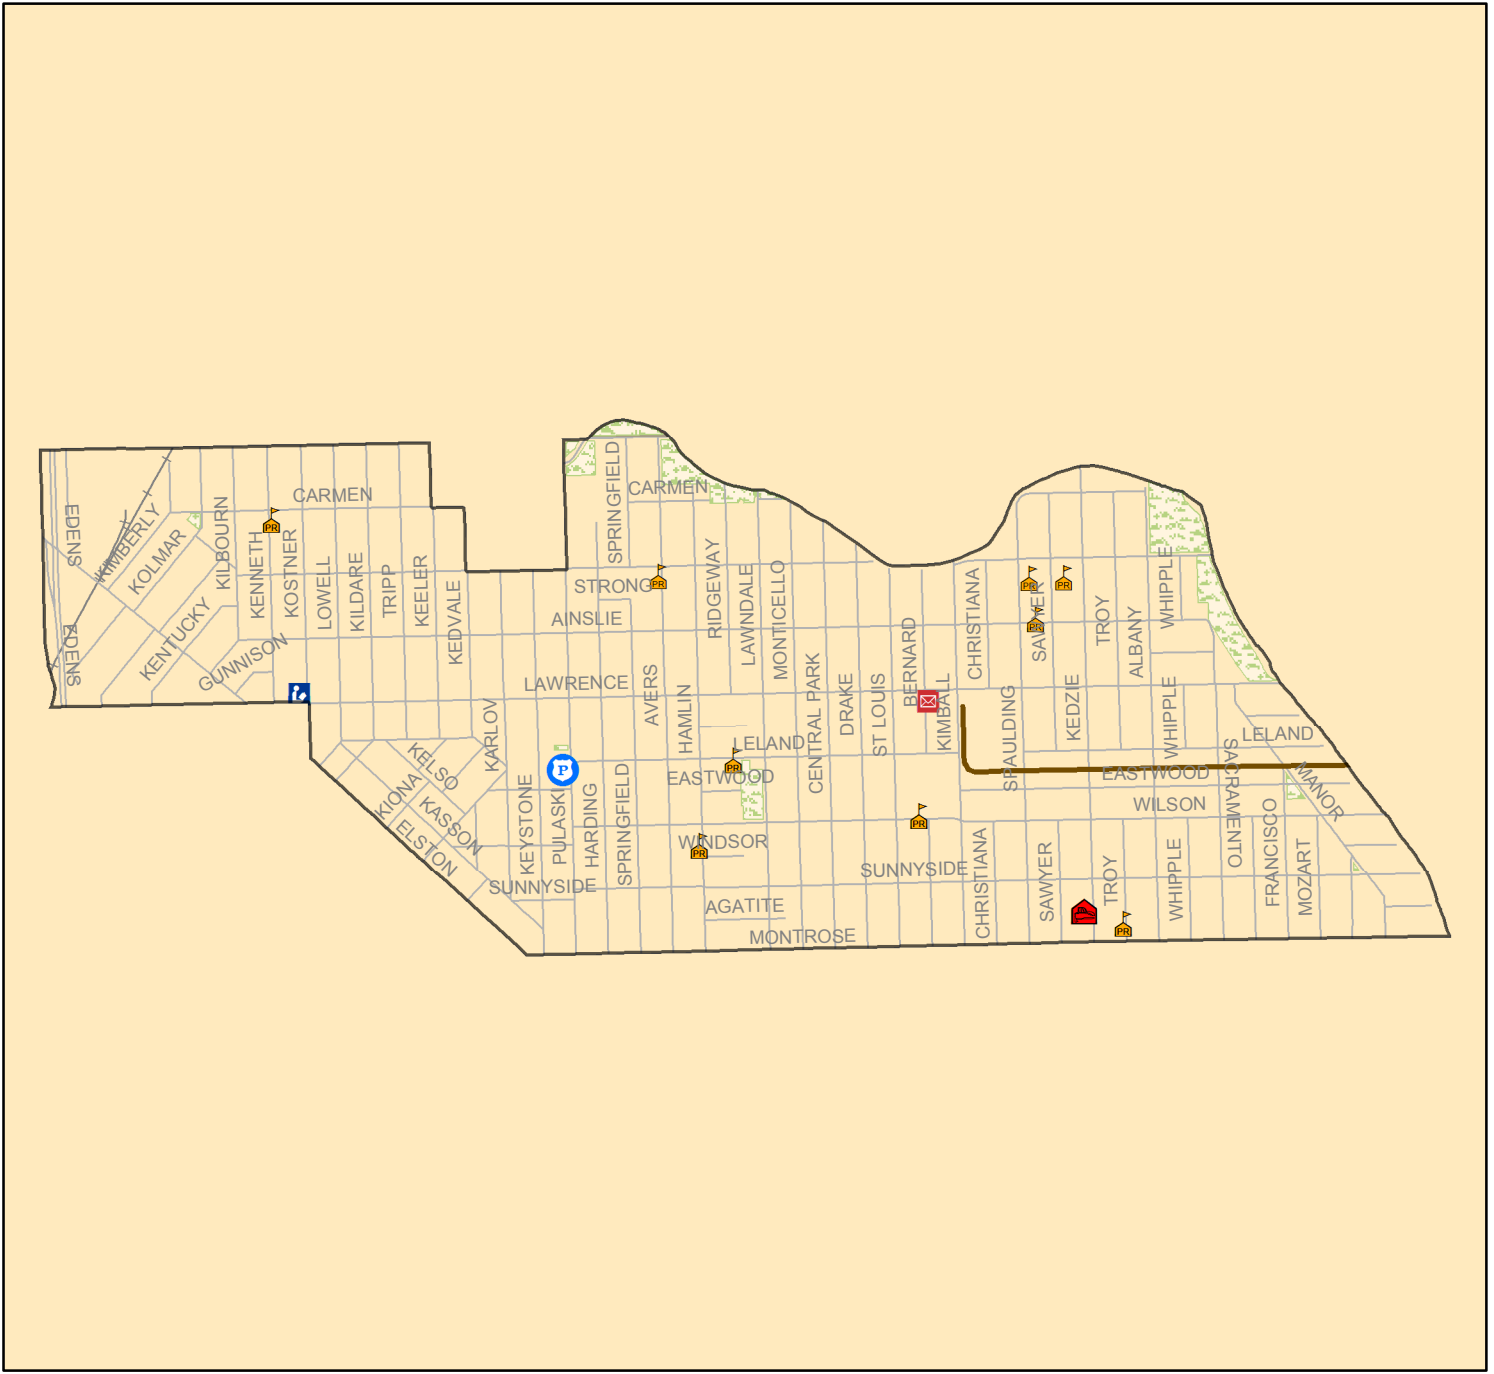

# ALBANY PARK

**Legend**

	Firehouses		CTA Lines
	Hospitals		Blue Line Subway
	Libraries		Blue Line Elevated/At-Grade
	Police Facilities		Brown Line
	Schools		Brown, Purple Lines
	U.S. Post Offices		Green Line
	Railroads		Green, Orange Lines
	Cemeteries		Pink, Brown, Purple, Orange Lines
	Parks		Pink, Brown, Purple, Orange, Green Lines
			Orange Line
			Purple Line
			Red Line Subway
			Red Line Elevated/At-Grade
			Red, Purple Lines
			Red, Purple, Brown Lines
			Yellow Line