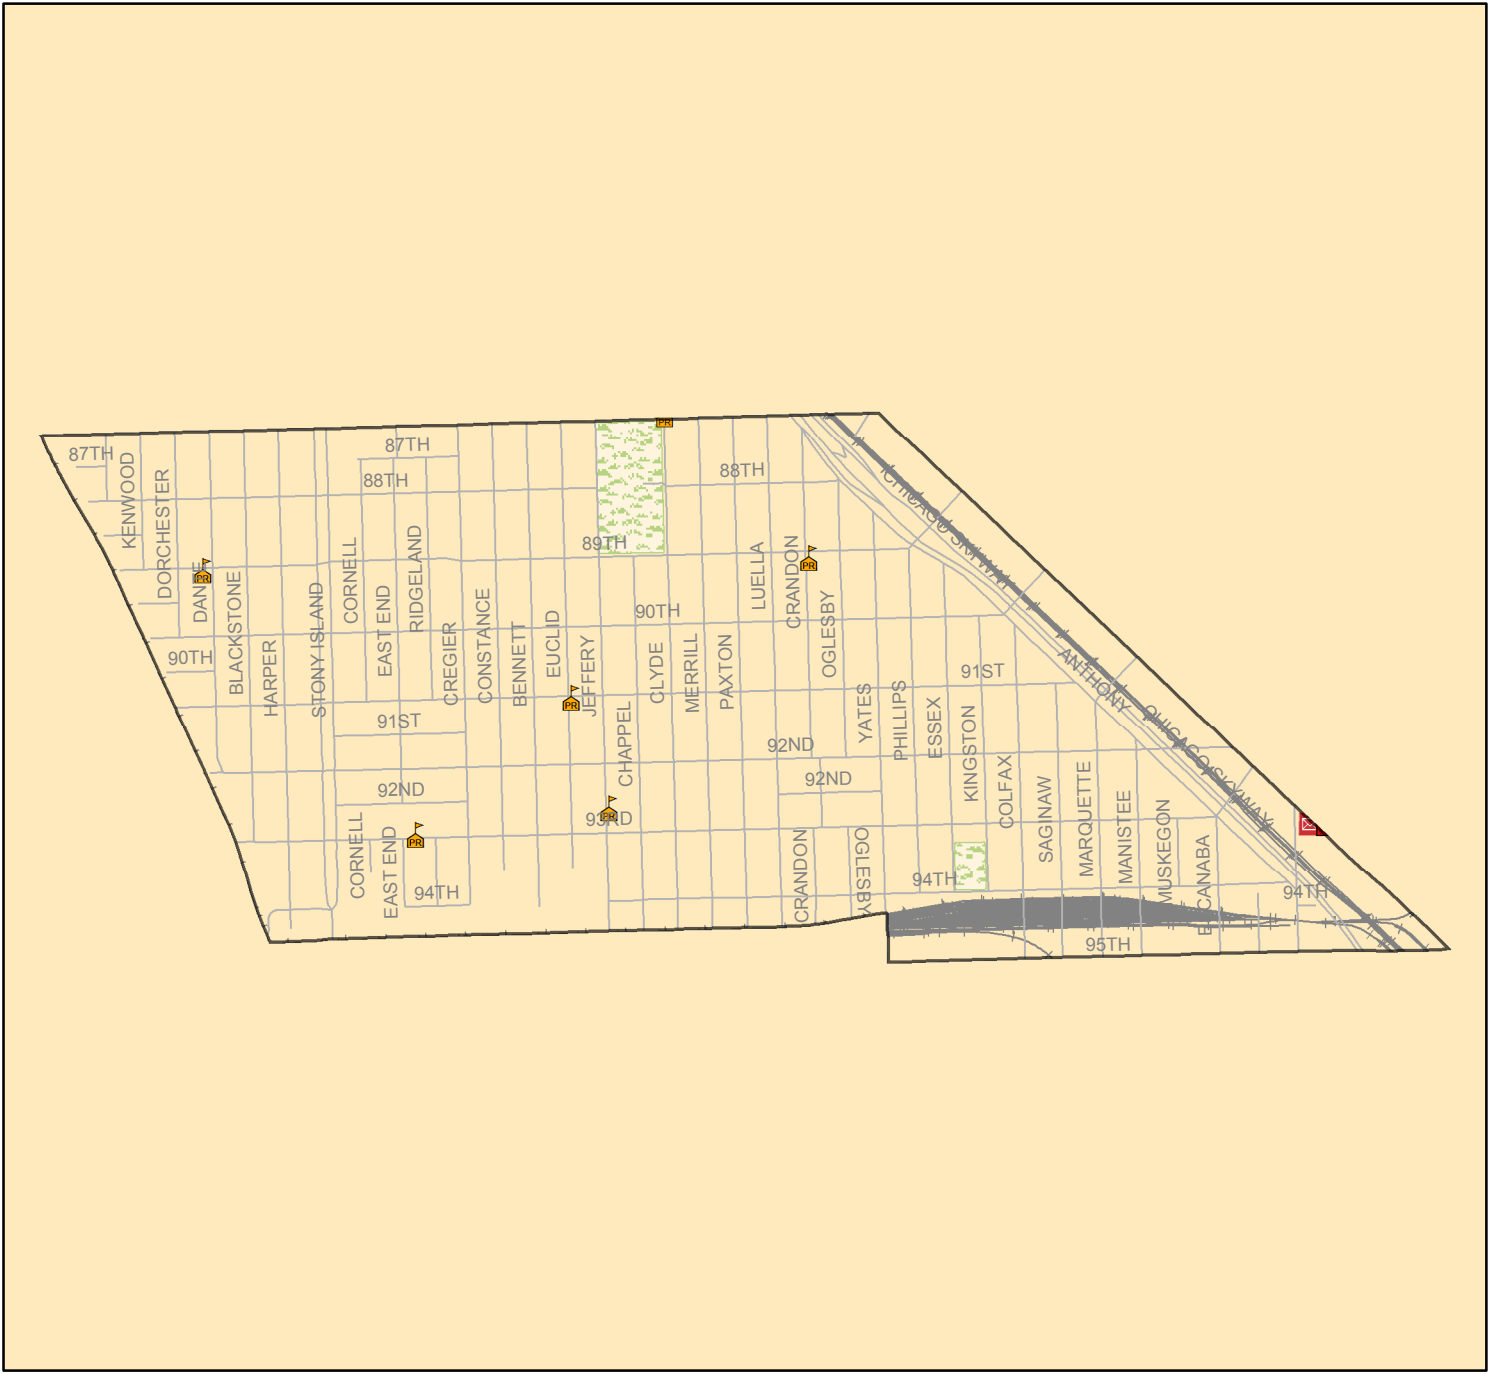

# CALUMET HEIGHTS

**Legend**

	Firehouses		CTA Lines
	Hospitals		Blue Line Subway
	Libraries		Blue Line Elevated/At-Grade
	Police Facilities		Brown Line
	Schools		Brown, Purple Lines
	U S Post Offices		Green Line
	Railroads		Green, Orange Lines
	Cemeteries		Pink, Brown, Purple, Orange Lines
	Parks		Pink, Brown, Purple, Orange, Green Lines
			Orange Line
			Purple Line
			Red Line Subway
			Red Line Elevated/At-Grade
			Red, Purple Lines
			Red, Purple, Brown Lines
			Yellow Line