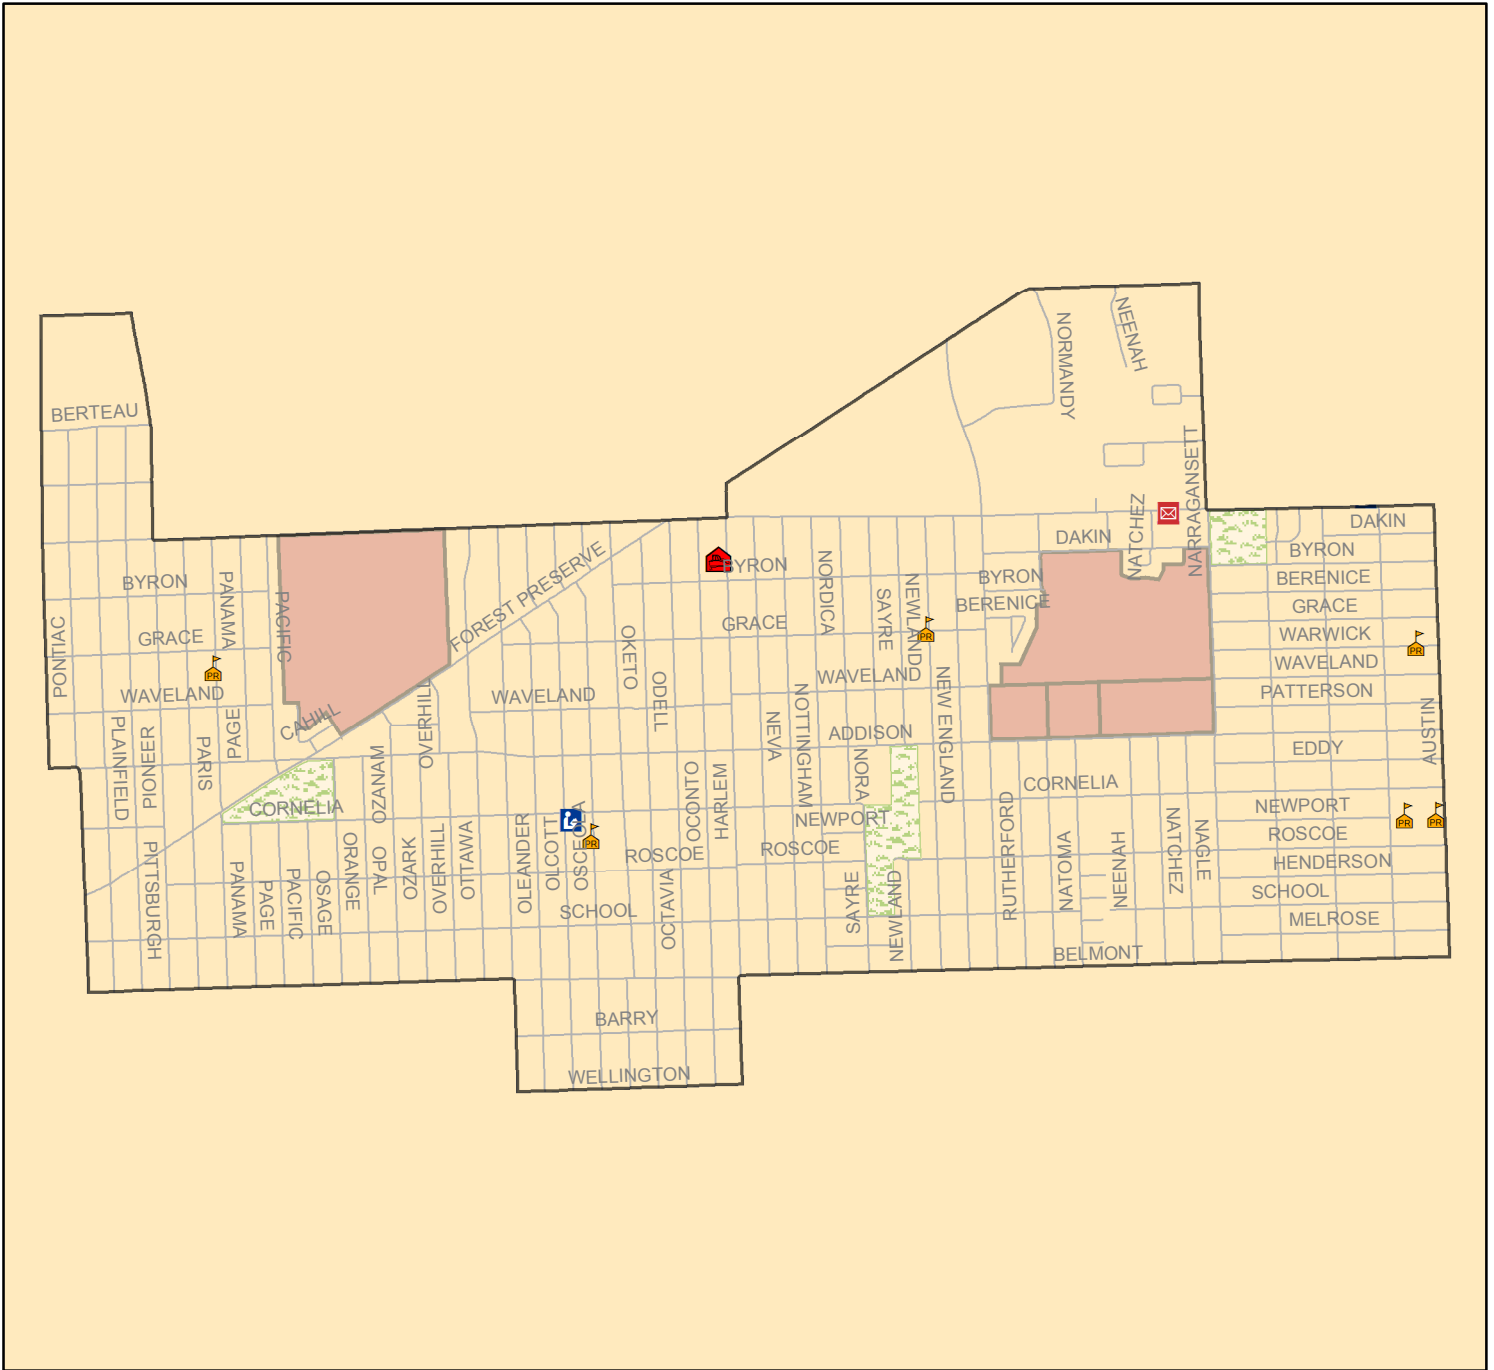

DUNNING

Legend

	Firehouses		CTA Lines
	Hospitals		Blue Line Subway
	Libraries		Blue Line Elevated/At-Grade
	Police Facilities		Brown Line
	Schools		Brown, Purple Lines
	U S Post Offices		Green Line
	Railroads		Green, Orange Lines
	Cemeteries		Pink, Brown, Purple, Orange Lines
	Parks		Pink, Brown, Purple, Orange, Green Lines
			Orange Line
			Purple Line
			Red Line Subway
			Red Line Elevated/At-Grade
			Red, Purple Lines
			Red, Purple, Brown Lines
			Yellow Line