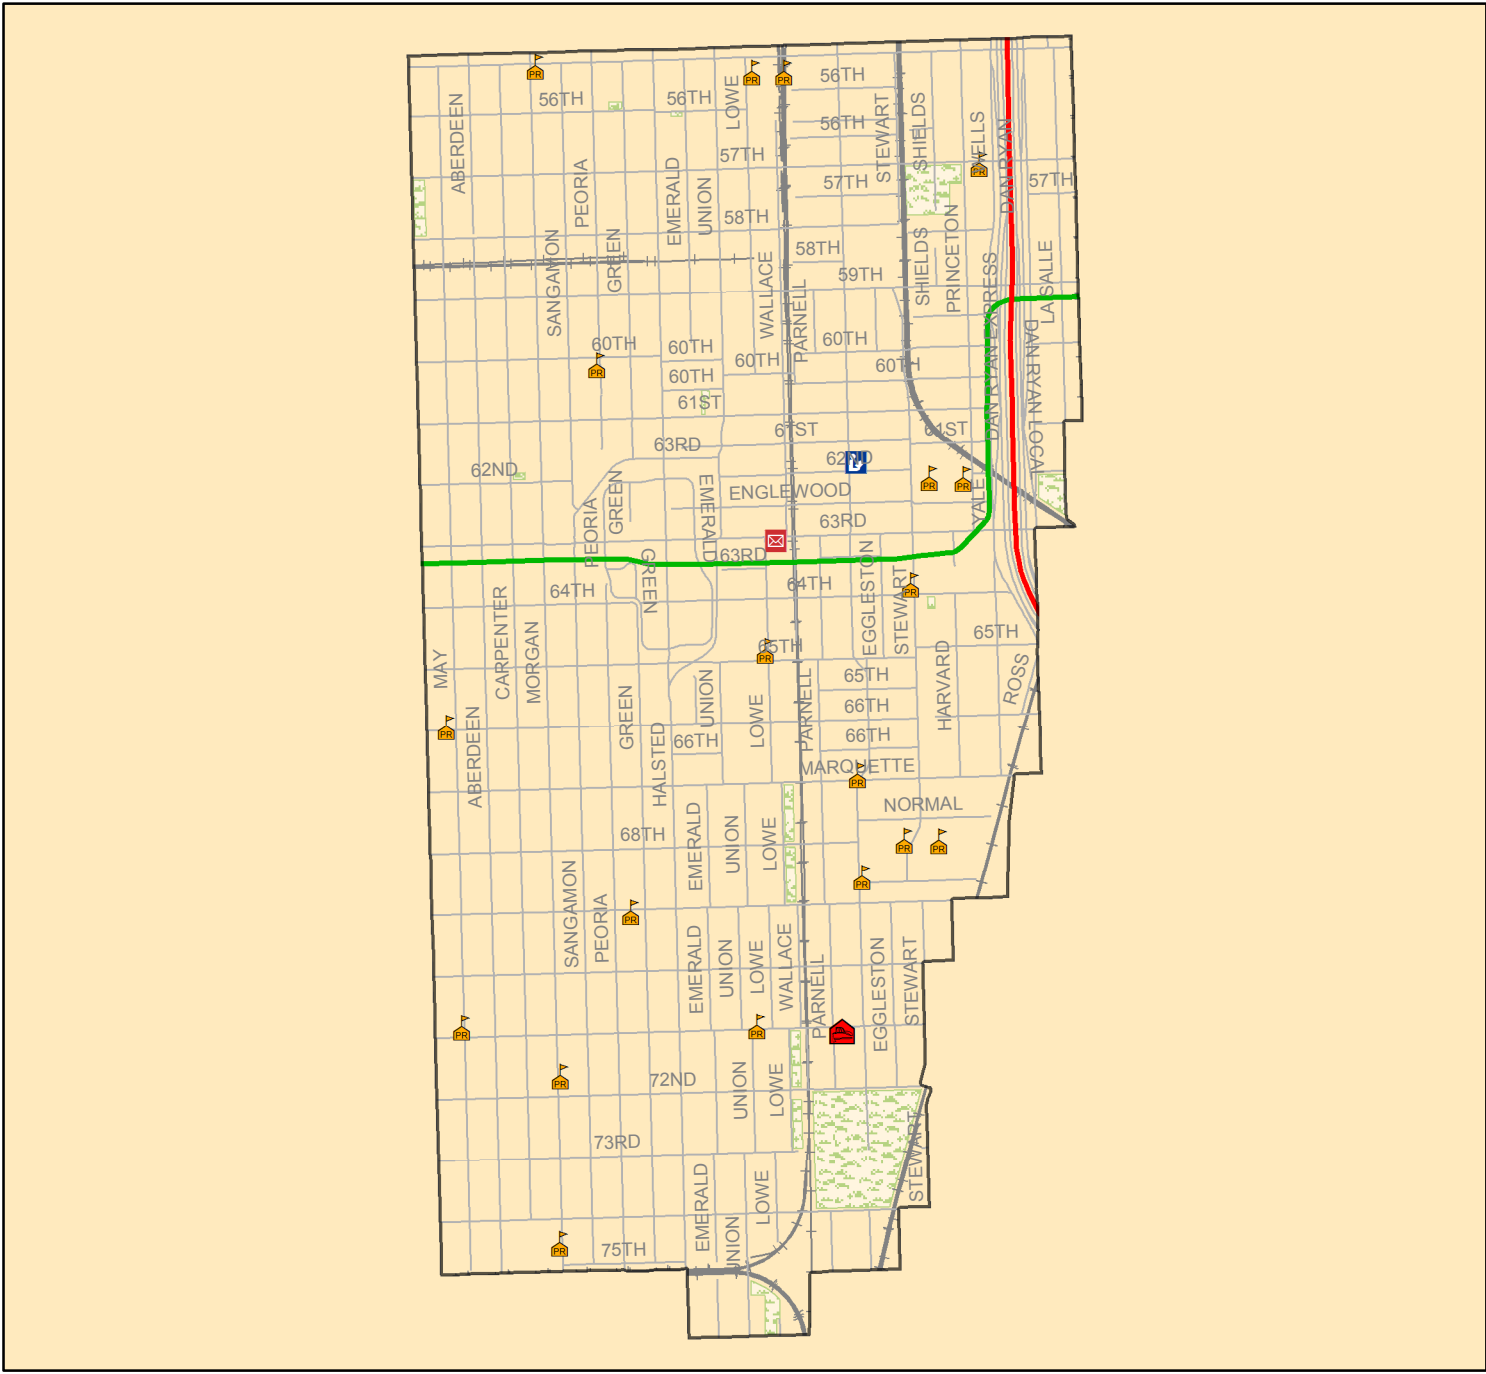

ENGLEWOOD

Legend

	Firehouses		CTA Lines
	Hospitals		Blue Line Subway
	Libraries		Blue Line Elevated/At-Grade
	Police Facilities		Brown Line
	Schools		Brown, Purple Lines
	U S Post Offices		Green Line
	Railroads		Green, Orange Lines
	Cemeteries		Pink, Brown, Purple, Orange Lines
	Parks		Pink, Brown, Purple, Orange, Green Lines
			Orange Line
			Purple Line
			Red Line Subway
			Red Line Elevated/At-Grade
			Red, Purple Lines
			Red, Purple, Brown Lines
			Yellow Line