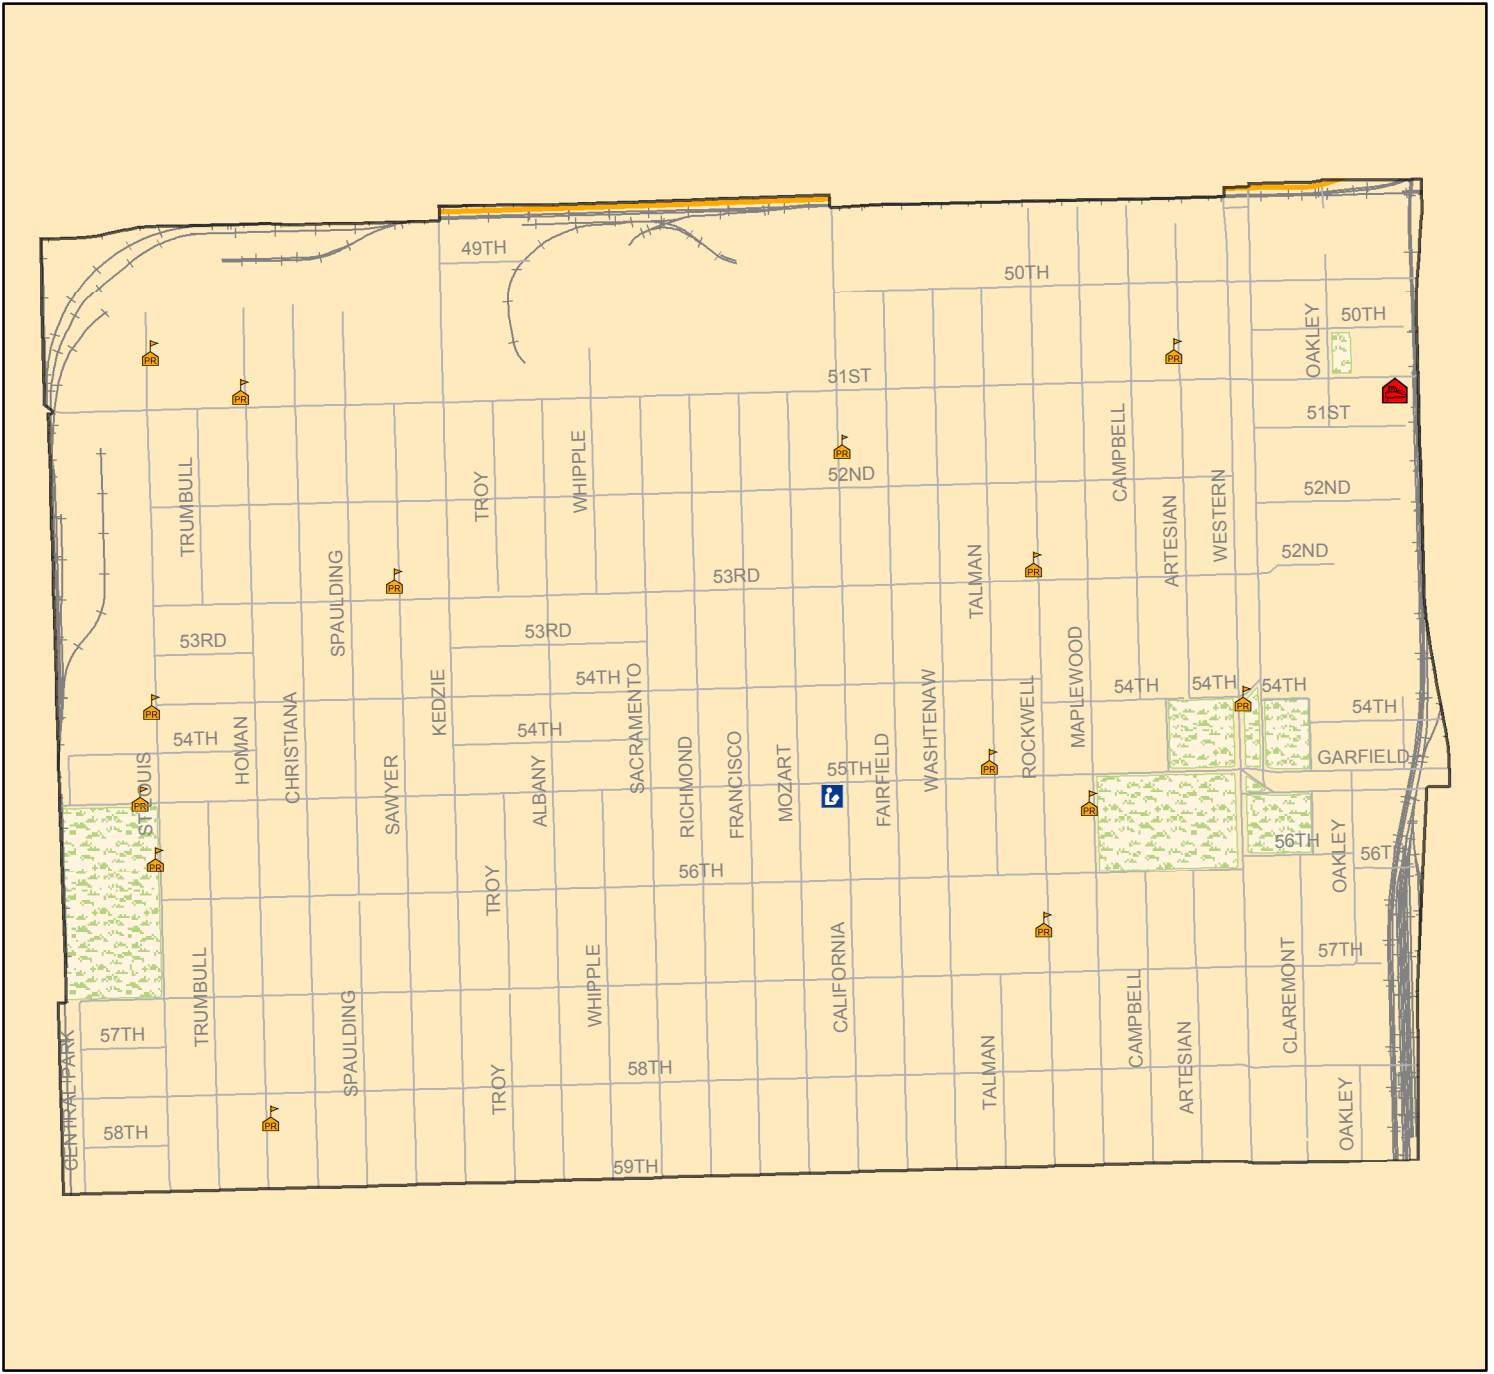

GAGE PARK

Legend

	Firehouses		CTA Lines
	Hospitals		Blue Line Subway
	Libraries		Blue Line Elevated/At-Grade
	Police Facilities		Brown Line
	Schools		Brown, Purple Lines
	U S Post Offices		Green Line
	Railroads		Green, Orange Lines
	Cemeteries		Pink, Brown, Purple, Orange Lines
	Parks		Pink, Brown, Purple, Orange, Green Lines
			Orange Line
			Purple Line
			Red Line Subway
			Red Line Elevated/At-Grade
			Red, Purple Lines
			Red, Purple, Brown Lines
			Yellow Line