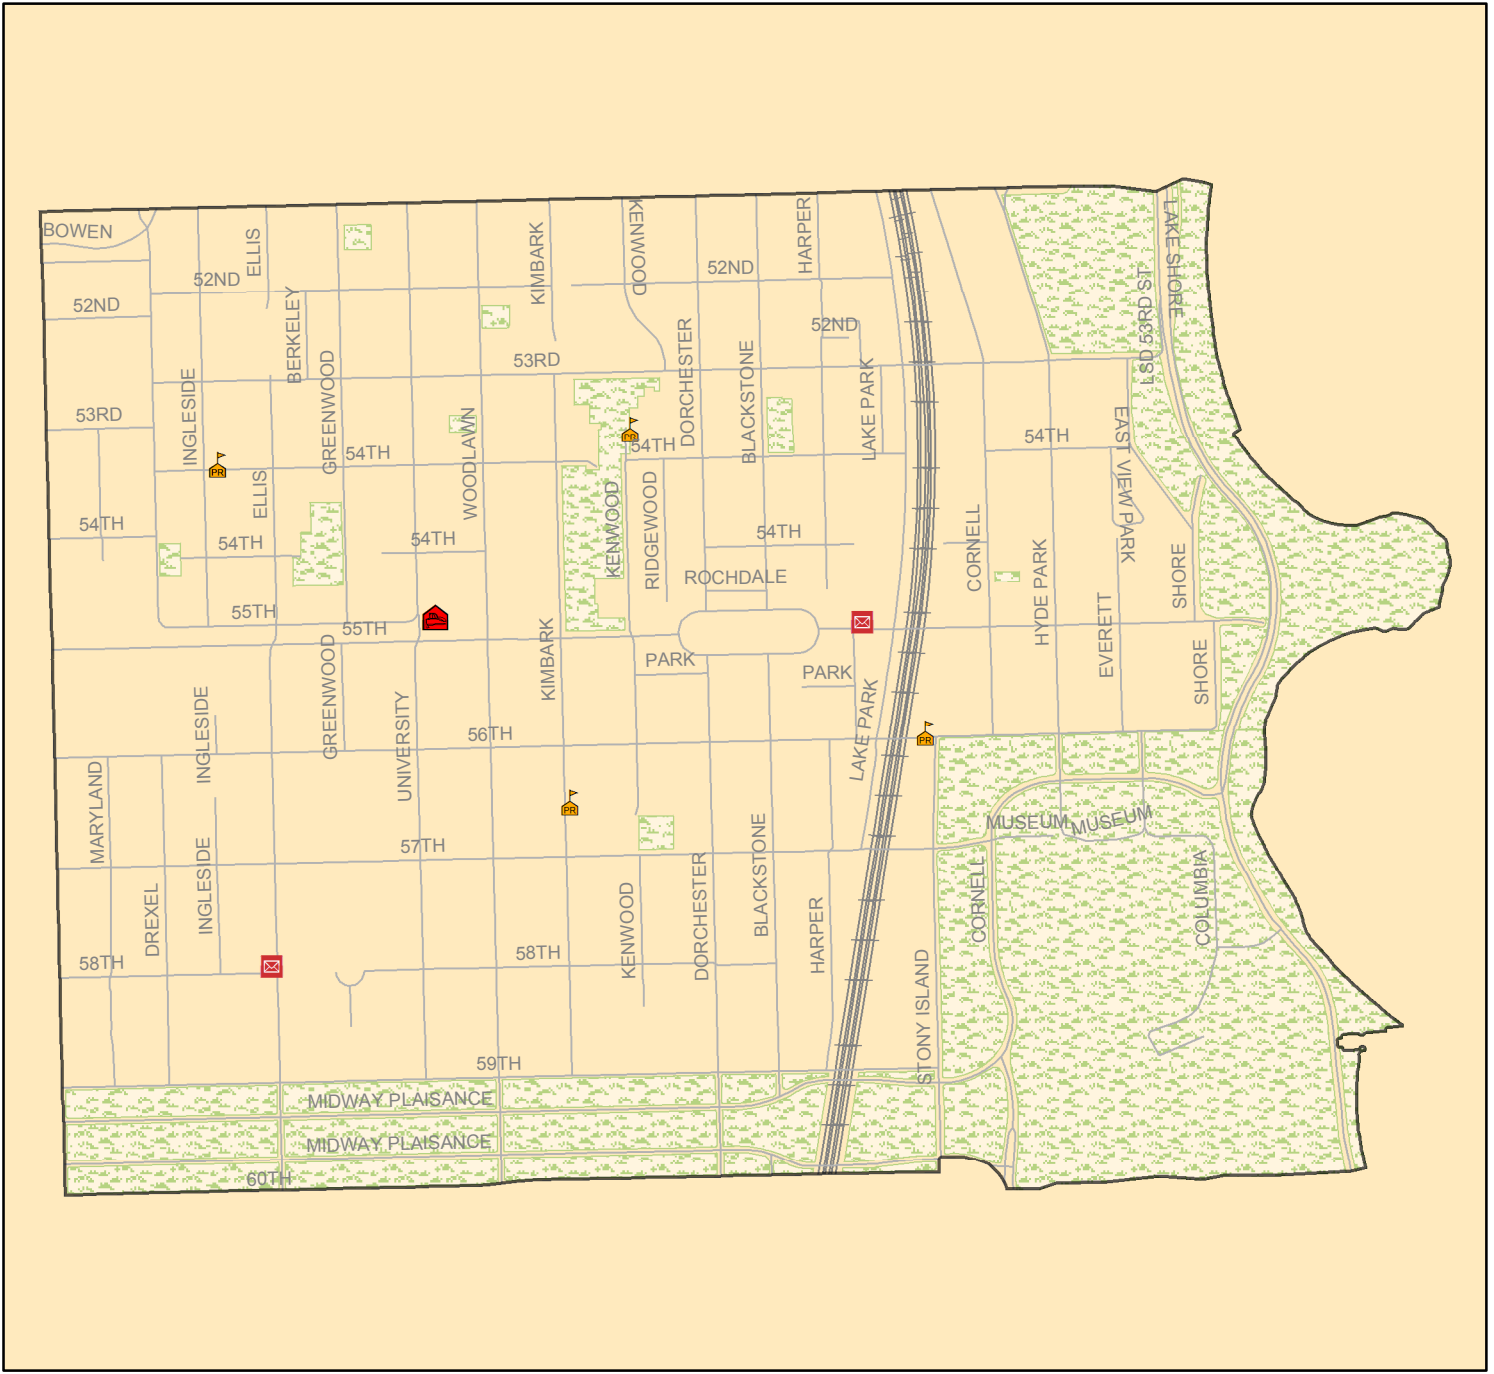

# HYDE PARK

**Legend**

	Firehouses		CTA Lines
	Hospitals		Blue Line Subway
	Libraries		Blue Line Elevated/At-Grade
	Police Facilities		Brown Line
	Schools		Brown, Purple Lines
	U S Post Offices		Green Line
	Railroads		Green, Orange Lines
	Cemeteries		Pink, Brown, Purple, Orange Lines
	Parks		Pink, Brown, Purple, Orange, Green Lines
			Orange Line
			Purple Line
			Red Line Subway
			Red Line Elevated/At-Grade
			Red, Purple Lines
			Red, Purple, Brown Lines
			Yellow Line