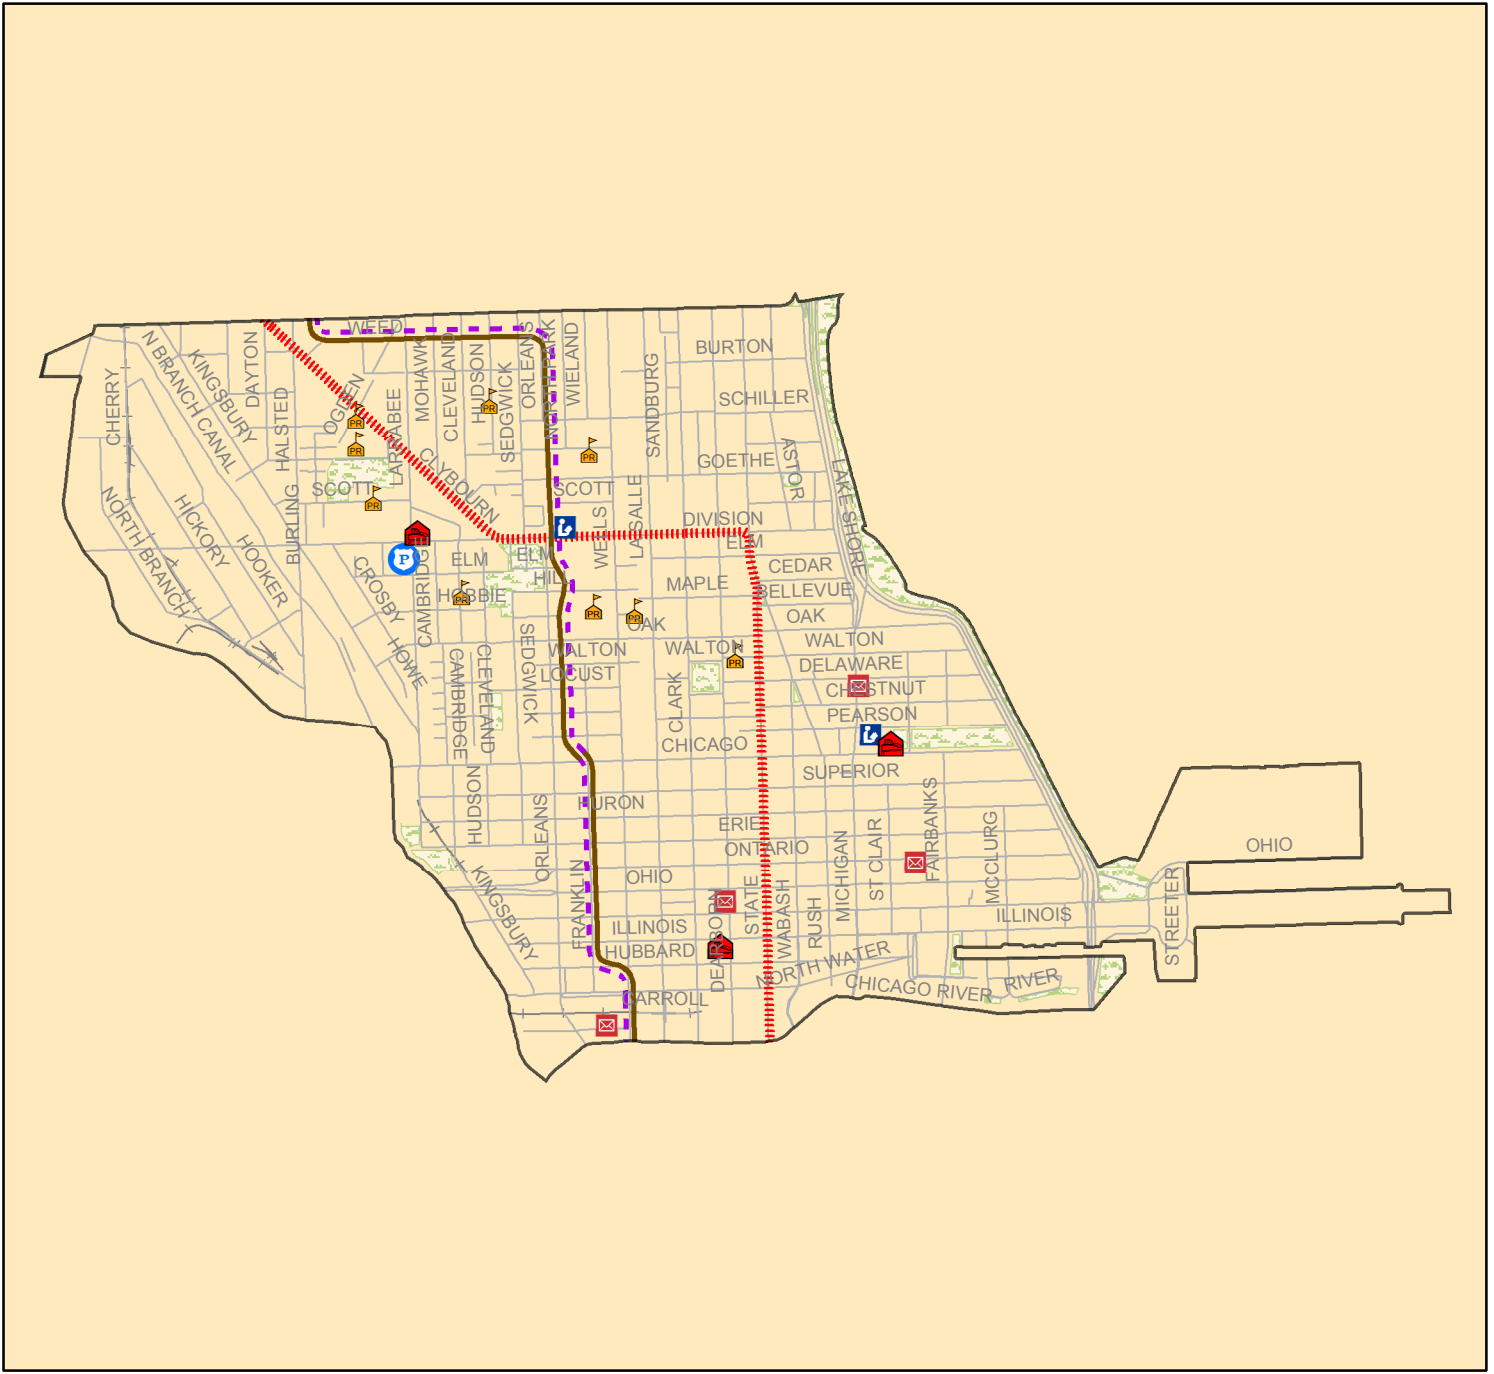

# NEAR NORTH SIDE

### Legend

- |  |                   |  |  |
|--|-------------------|--|--|
|  | Firehouses        |  | CTA Lines                                |
|  | Hospitals         |  | Blue Line Subway                         |
|  | Libraries         |  | Blue Line Elevated/At-Grade              |
|  | Police Facilities |  | Brown Line                               |
|  | Schools           |  | Brown, Purple Lines                      |
|  | U S Post Offices  |  | Green Line                               |
|  | Railroads         |  | Green, Orange Lines                      |
|  | Cemeteries        |  | Pink, Brown, Purple, Orange Lines        |
|  | Parks             |  | Pink, Brown, Purple, Orange, Green Lines |
|  |                   |  | Orange Line                              |
|  |                   |  | Purple Line                              |
|  |                   |  | Red Line Subway                          |
|  |                   |  | Red Line Elevated/At-Grade               |
|  |                   |  | Red, Purple Lines                        |
|  |                   |  | Red, Purple, Brown Lines                 |
|  |                   |  | Yellow Line                              |