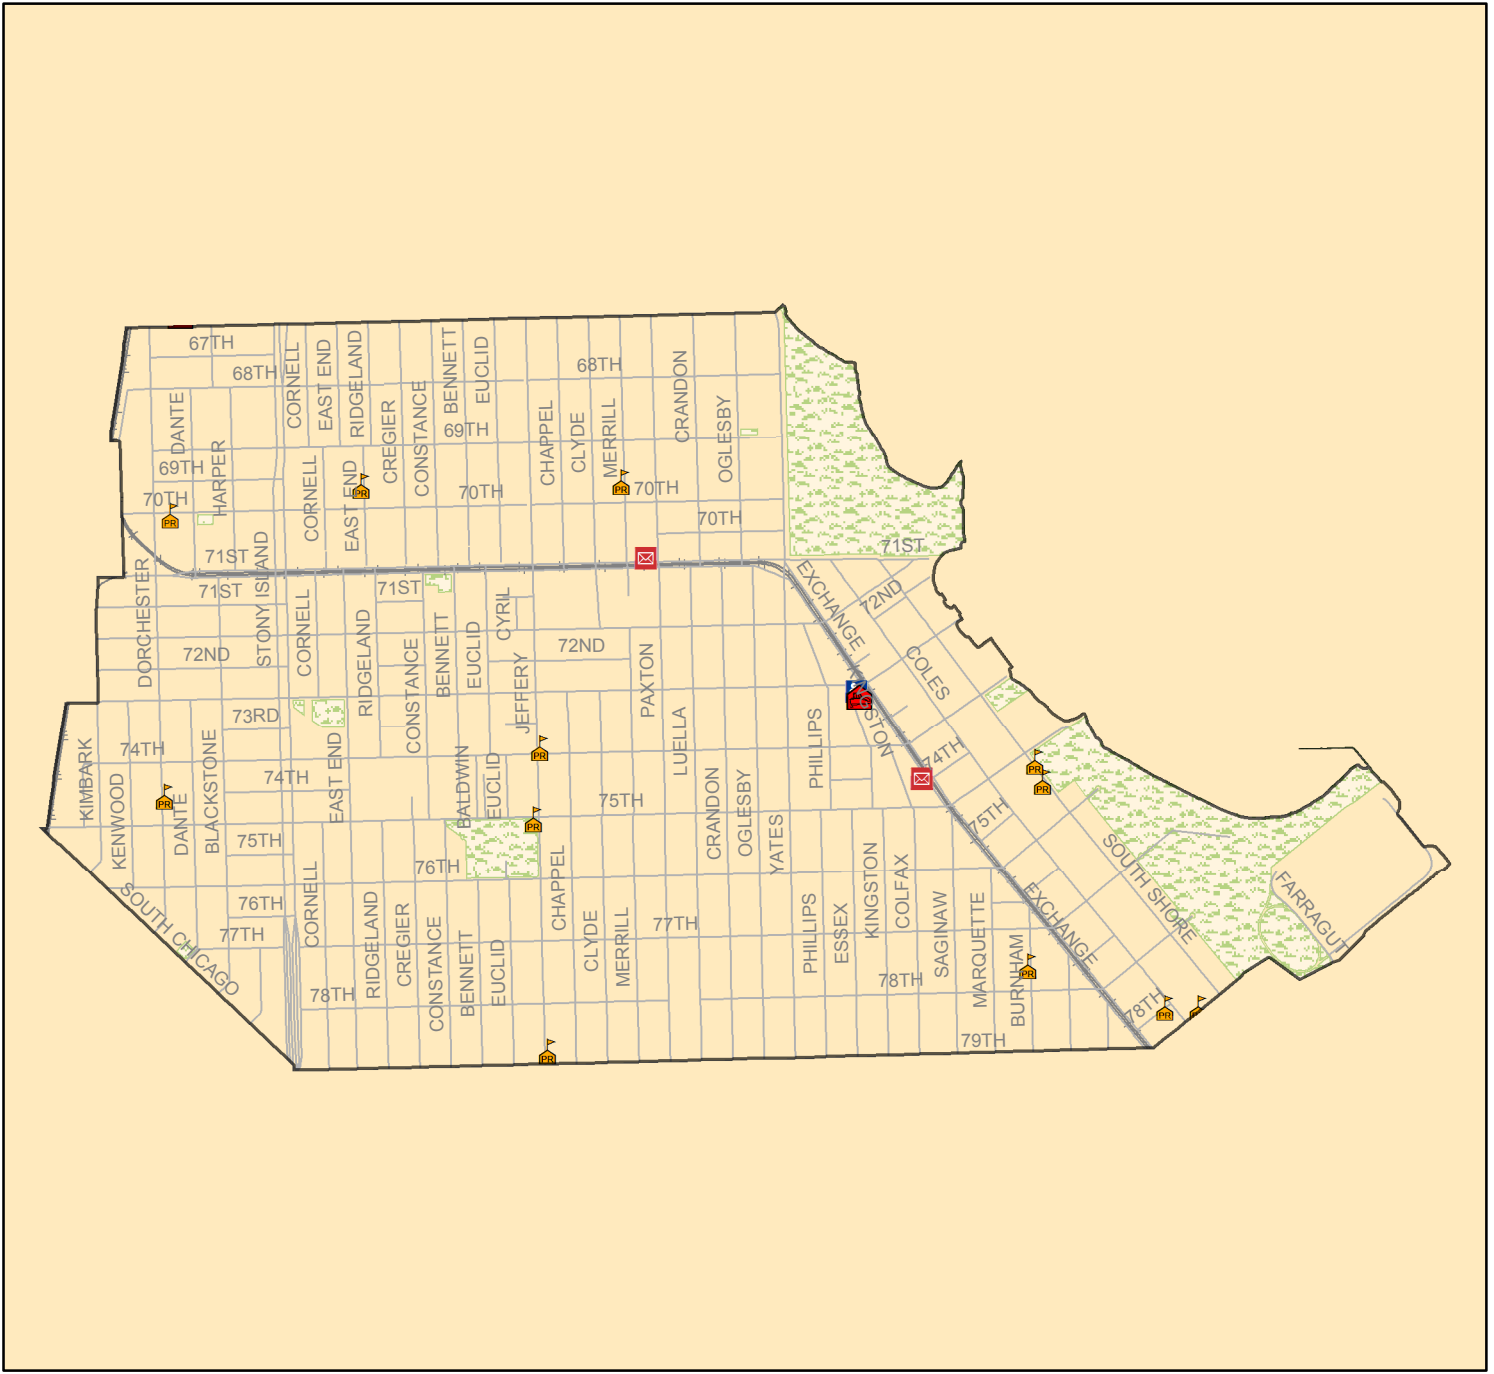

SOUTH SHORE

Legend

	Firehouses		CTA Lines
	Hospitals		Blue Line Subway
	Libraries		Blue Line Elevated/At-Grade
	Police Facilities		Brown Line
	Schools		Brown, Purple Lines
	U S Post Offices		Green Line
	Railroads		Green, Orange Lines
	Cemeteries		Pink, Brown, Purple, Orange Lines
	Parks		Pink, Brown, Purple, Orange, Green Lines
			Orange Line
			Purple Line
			Red Line Subway
			Red Line Elevated/At-Grade
			Red, Purple Lines
			Red, Purple, Brown Lines
			Yellow Line