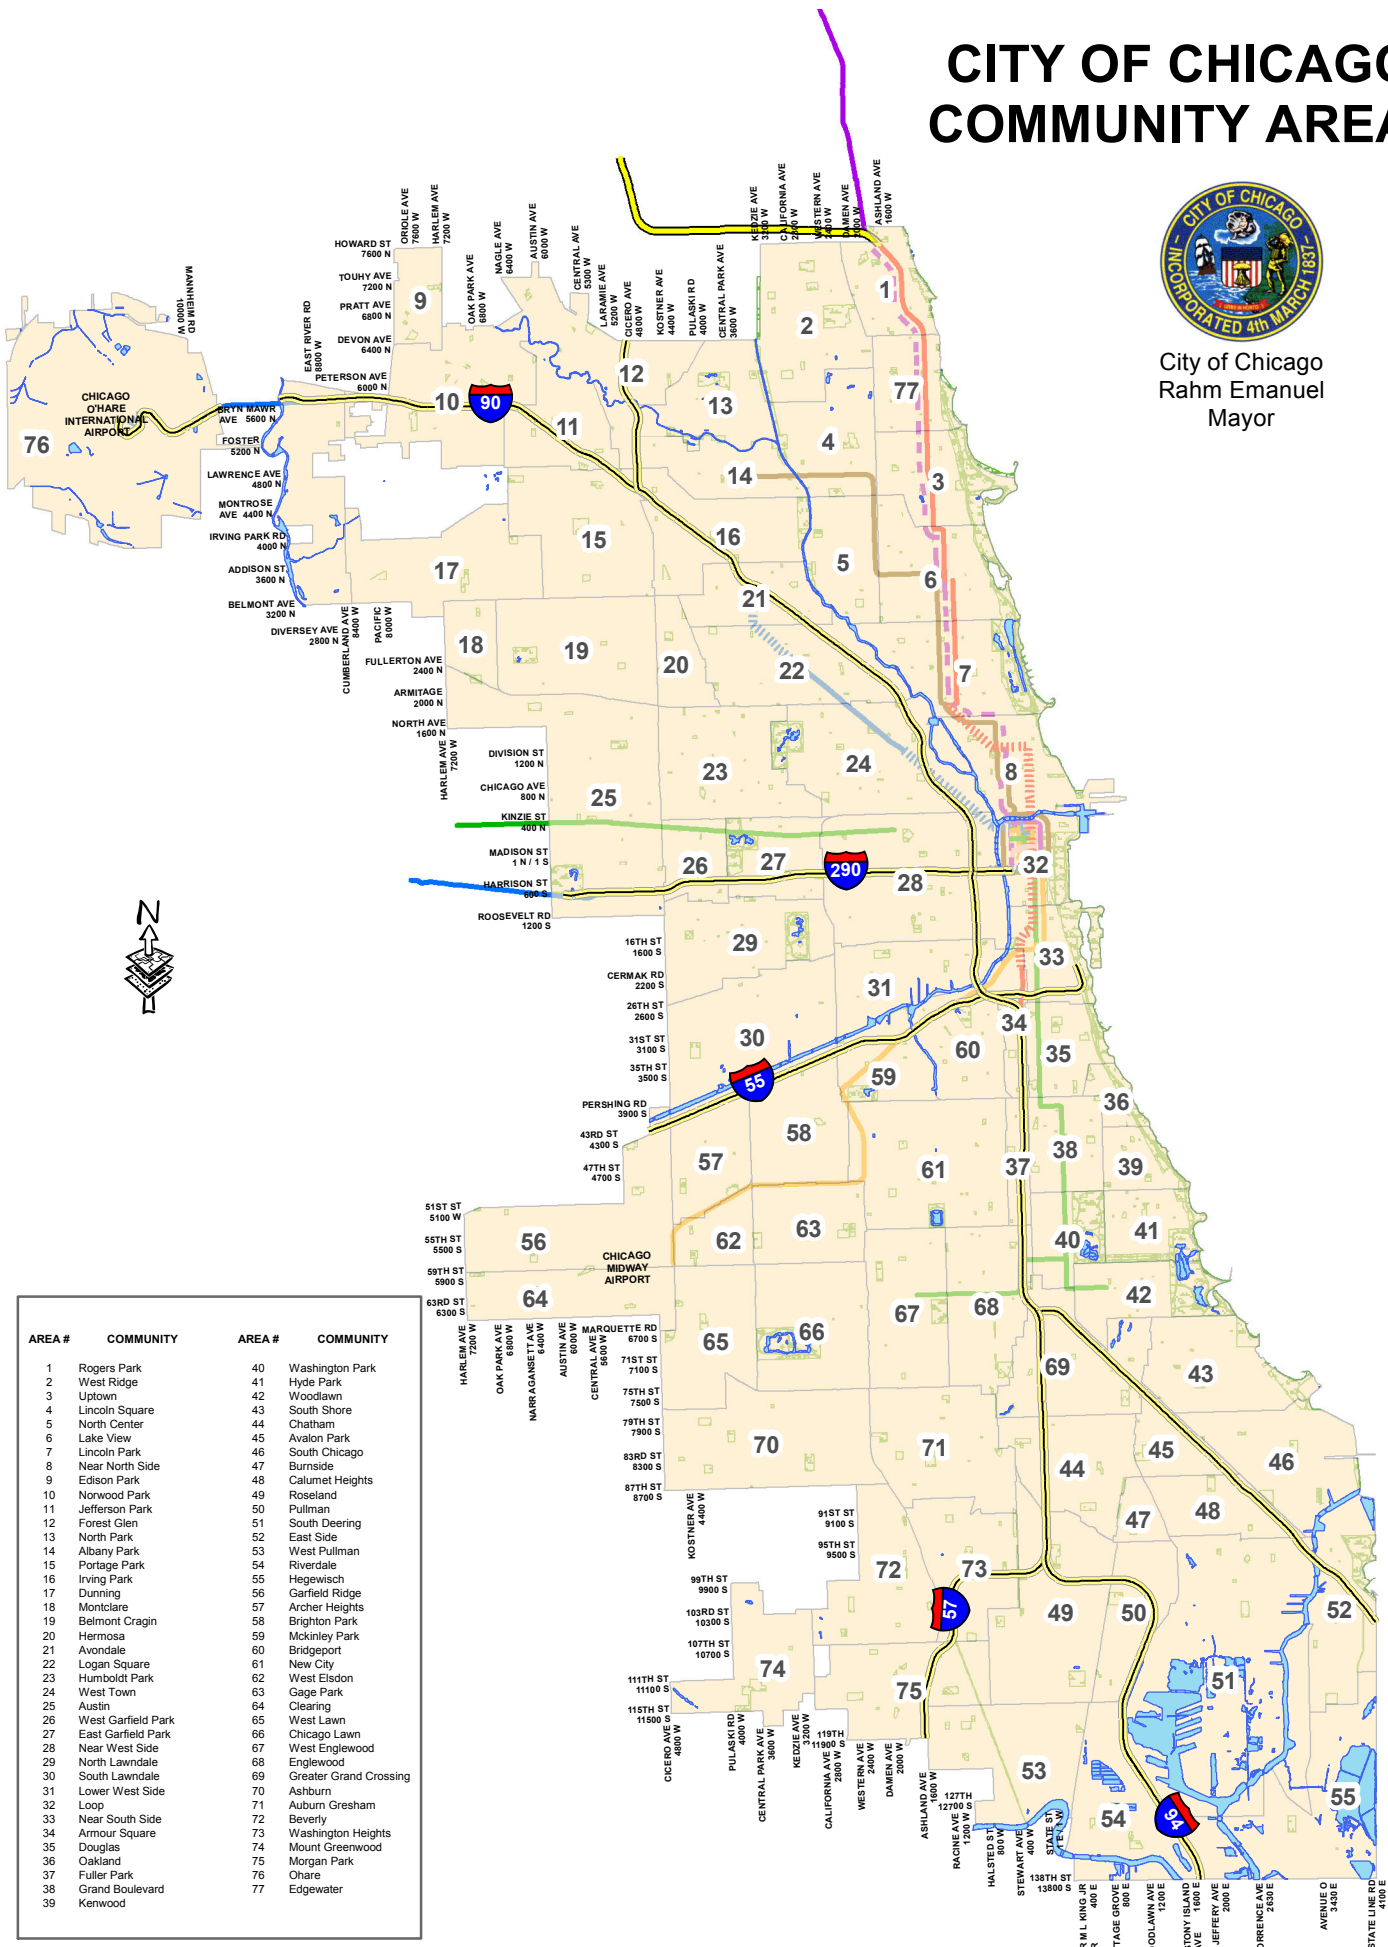

# CITY OF CHICAGO COMMUNITY AREAS

City of Chicago  
Rahm Emanuel  
Mayor

AREA #	COMMUNITY	AREA #	COMMUNITY
1	Rogers Park	40	Washington Park
2	West Ridge	41	Hyde Park
3	Uptown	42	Woodlawn
4	Lincoln Square	43	South Shore
5	North Center	44	Chatham
6	Lake View	45	Avalon Park
7	Lincoln Park	46	South Chicago
8	Near North Side	47	Burnside
9	Edison Park	48	Calumet Heights
10	Norwood Park	49	Roseland
11	Jefferson Park	50	Pulman
12	Forest Glen	51	South Deering
13	North Park	52	East Side
14	Albany Park	53	West Pullman
15	Portage Park	54	Riverdale
16	Irving Park	55	Hegewisch
17	Dunning	56	Garfield Ridge
18	Montclare	57	Archer Heights
19	Belmont Cragin	58	Brighton Park
20	Hermosa	59	Mckinley Park
21	Avondale	60	Bridgeport
22	Logan Square	61	New City
23	Humboldt Park	62	West Elsdon
24	West Town	63	Gage Park
25	Austin	64	Clearing
26	West Garfield Park	65	West Lawn
27	East Garfield Park	66	Chicago Lawn
28	Near West Side	67	West Englewood
29	North Lawndale	68	Englewood
30	South Lawndale	69	Greater Grand Crossing
31	Lower West Side	70	Ashburn
32	Loop	71	Auburn Gresham
33	Near South Side	72	Beverly
34	Armour Square	73	Washington Heights
35	Douglas	74	Mount Greenwood
36	Oakland	75	Morgan Park
37	Fuller Park	76	Ohare
38	Grand Boulevard	77	Edgewater
39	Kenwood		