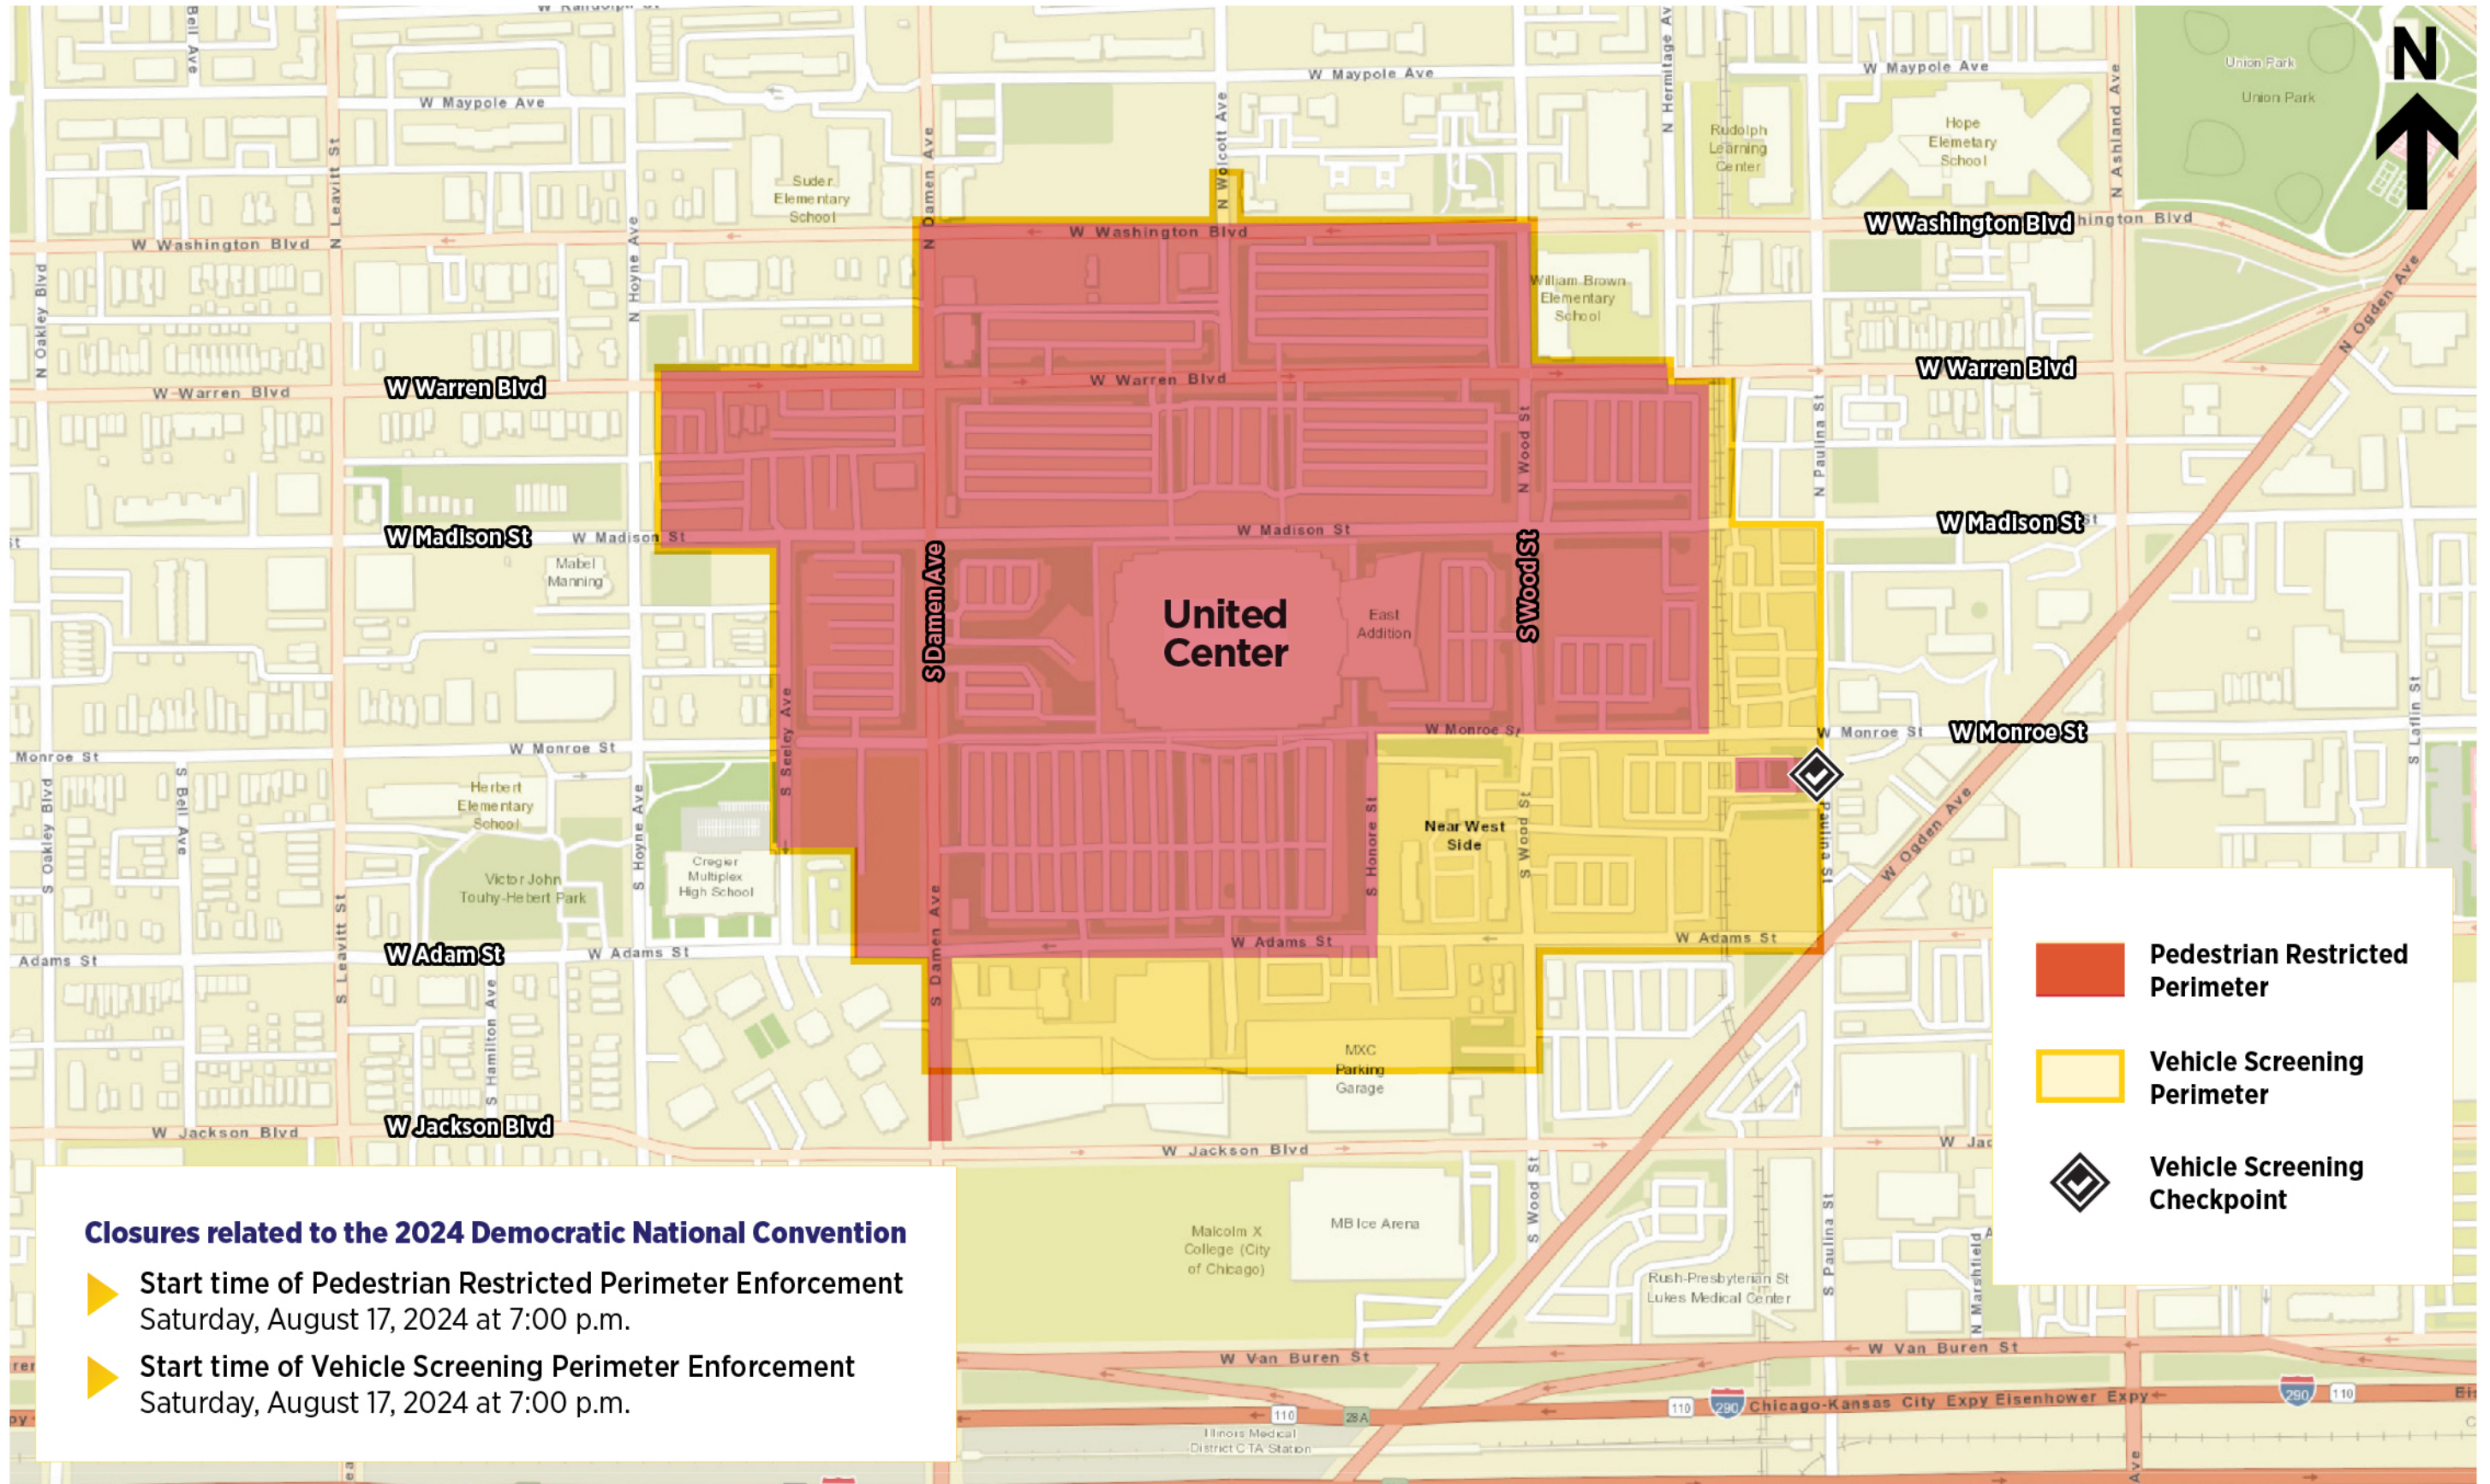

2024 DEMOCRATIC NATIONAL CONVENTION ROAD RESTRICTIONS MAP

	Pedestrian Restricted Perimeter
	Vehicle Screening Perimeter
	Vehicle Screening Checkpoint

Closures related to the 2024 Democratic National Convention

- ▶ Start time of Pedestrian Restricted Perimeter Enforcement
Saturday, August 17, 2024 at 7:00 p.m.
- ▶ Start time of Vehicle Screening Perimeter Enforcement
Saturday, August 17, 2024 at 7:00 p.m.