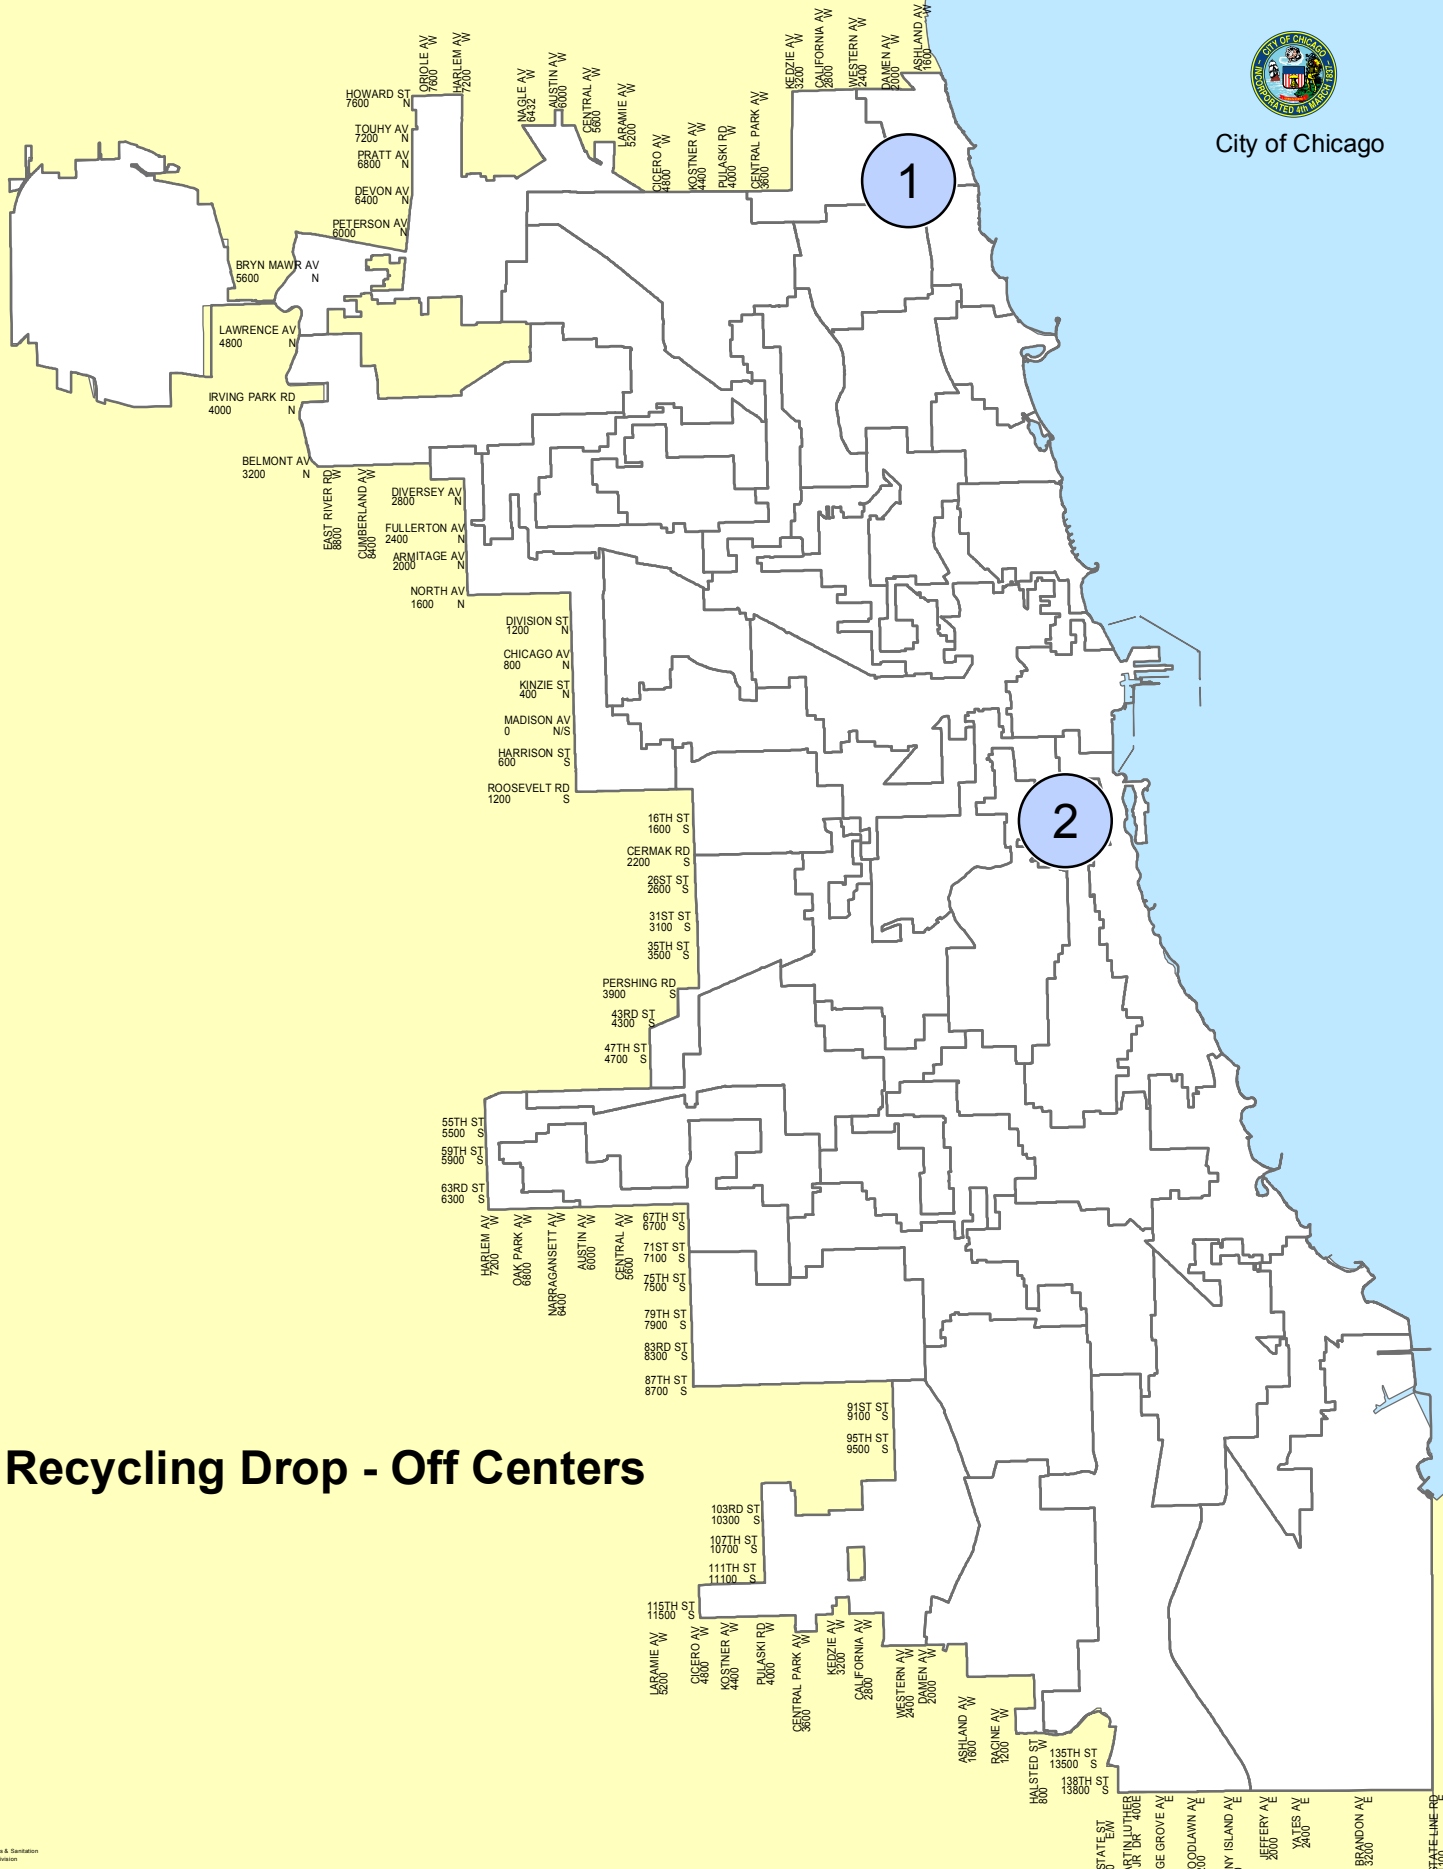

City of Chicago

Recycling Drop - Off Centers