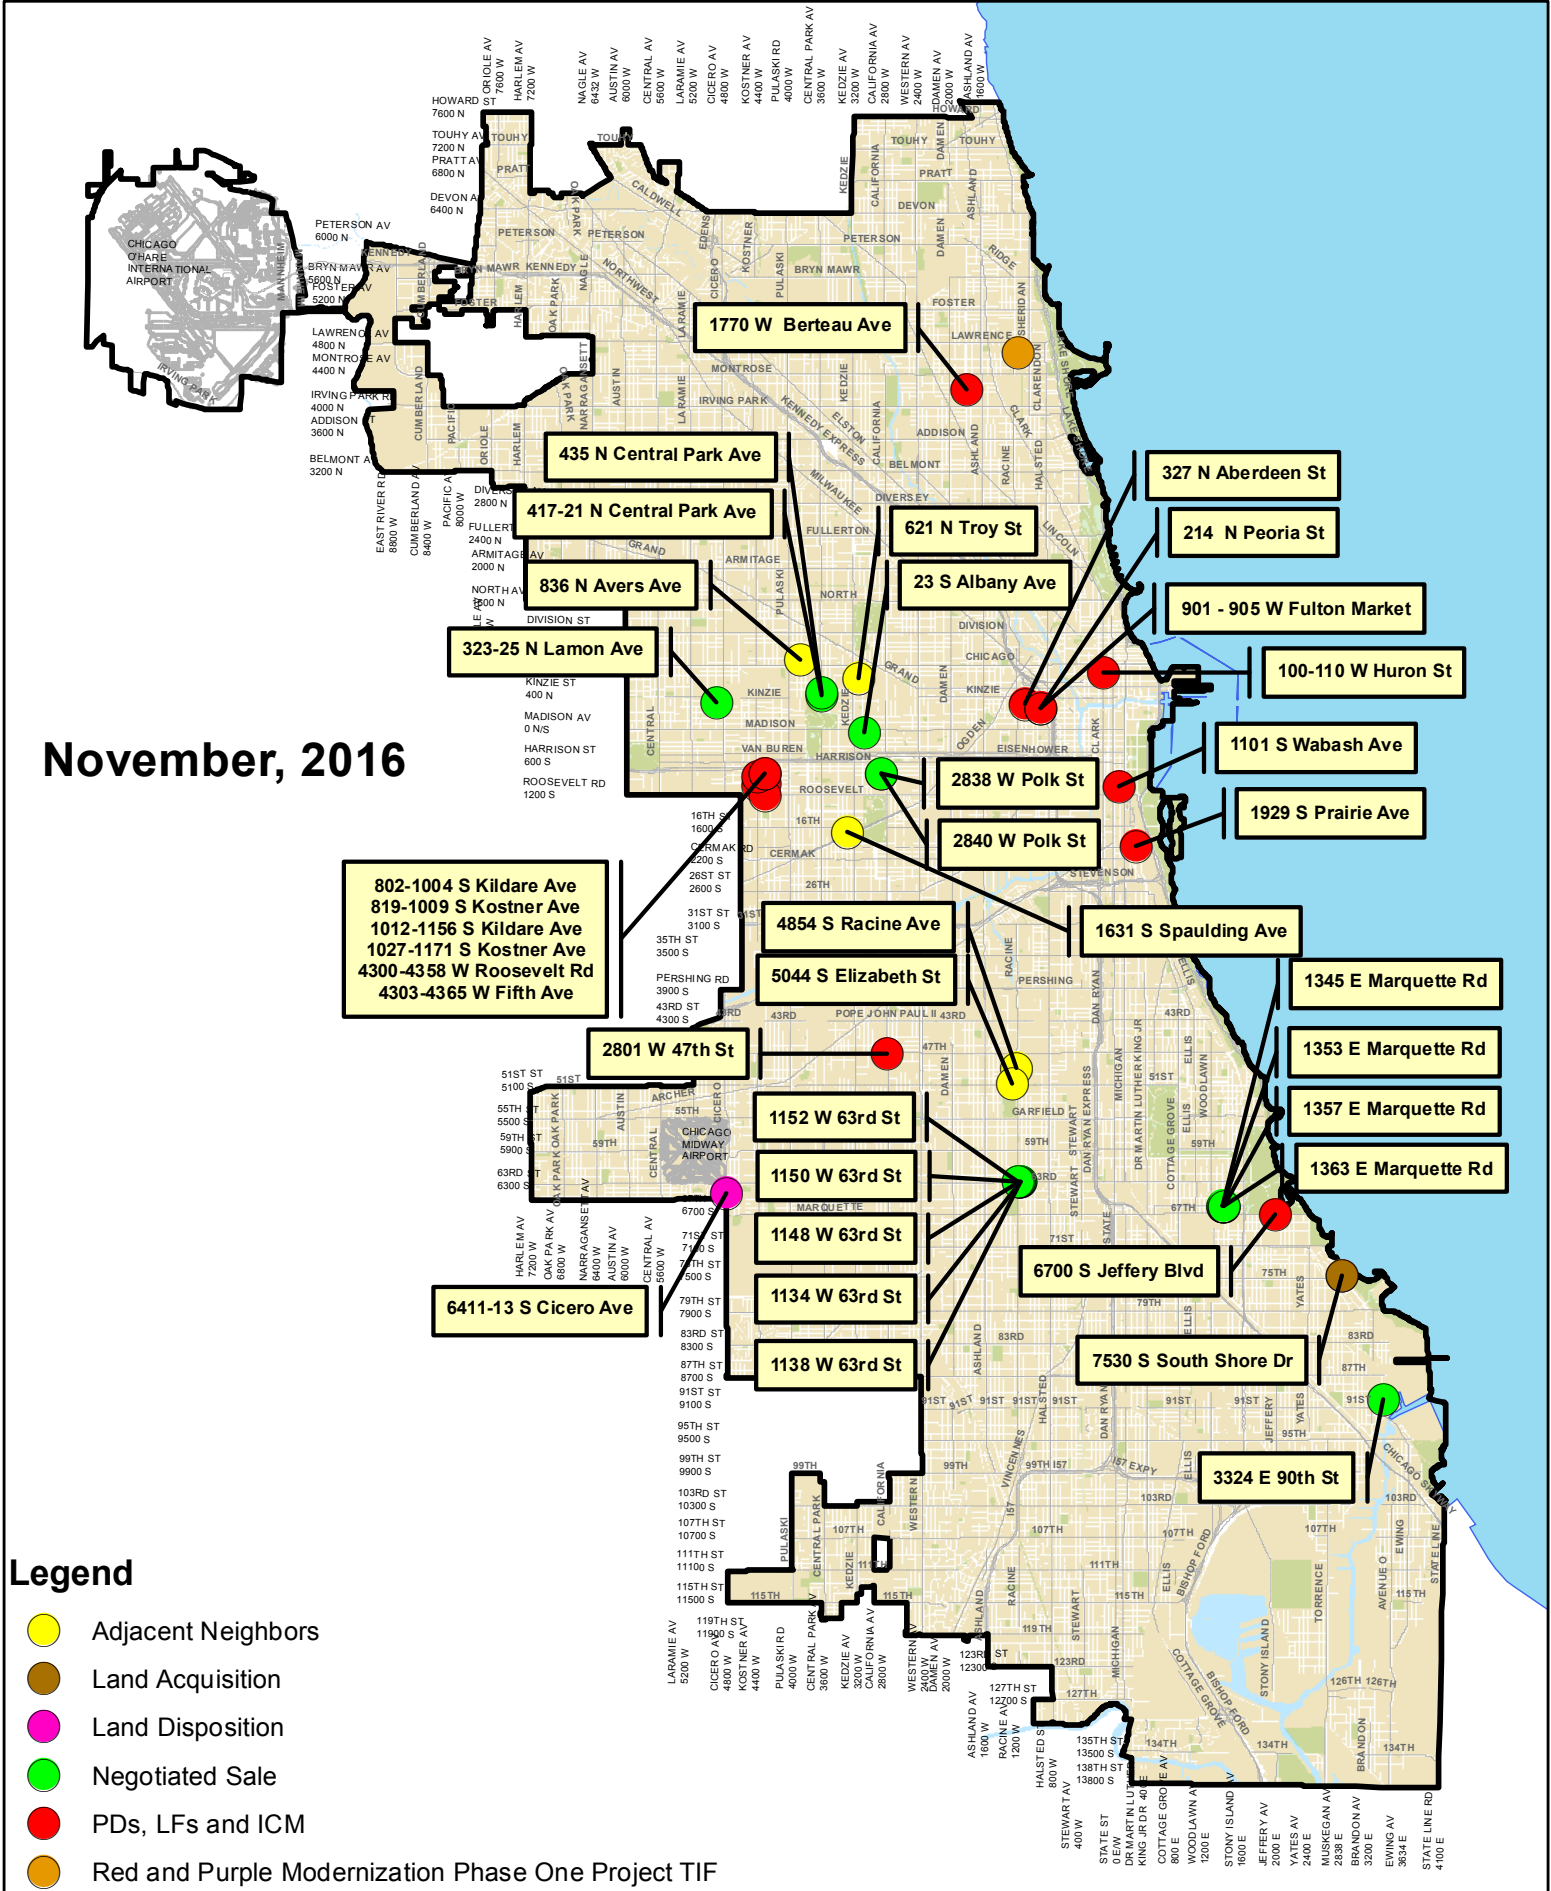

Chicago Plan Commission

DEPARTMENT OF PLANNING AND DEVELOPMENT
 DAVID L. REIFMAN
 CO-MISSIONER
 Work Product
 Copyright, 2016, City of Chicago

November, 2016

802-1004 S Kildare Ave
 819-1009 S Kostner Ave
 1012-1156 S Kildare Ave
 1027-1171 S Kostner Ave
 4300-4358 W Roosevelt Rd
 4303-4365 W Fifth Ave

Legend

- Adjacent Neighbors
- Land Acquisition
- Land Disposition
- Negotiated Sale
- PDs, LFs and ICM
- Red and Purple Modernization Phase One Project TIF