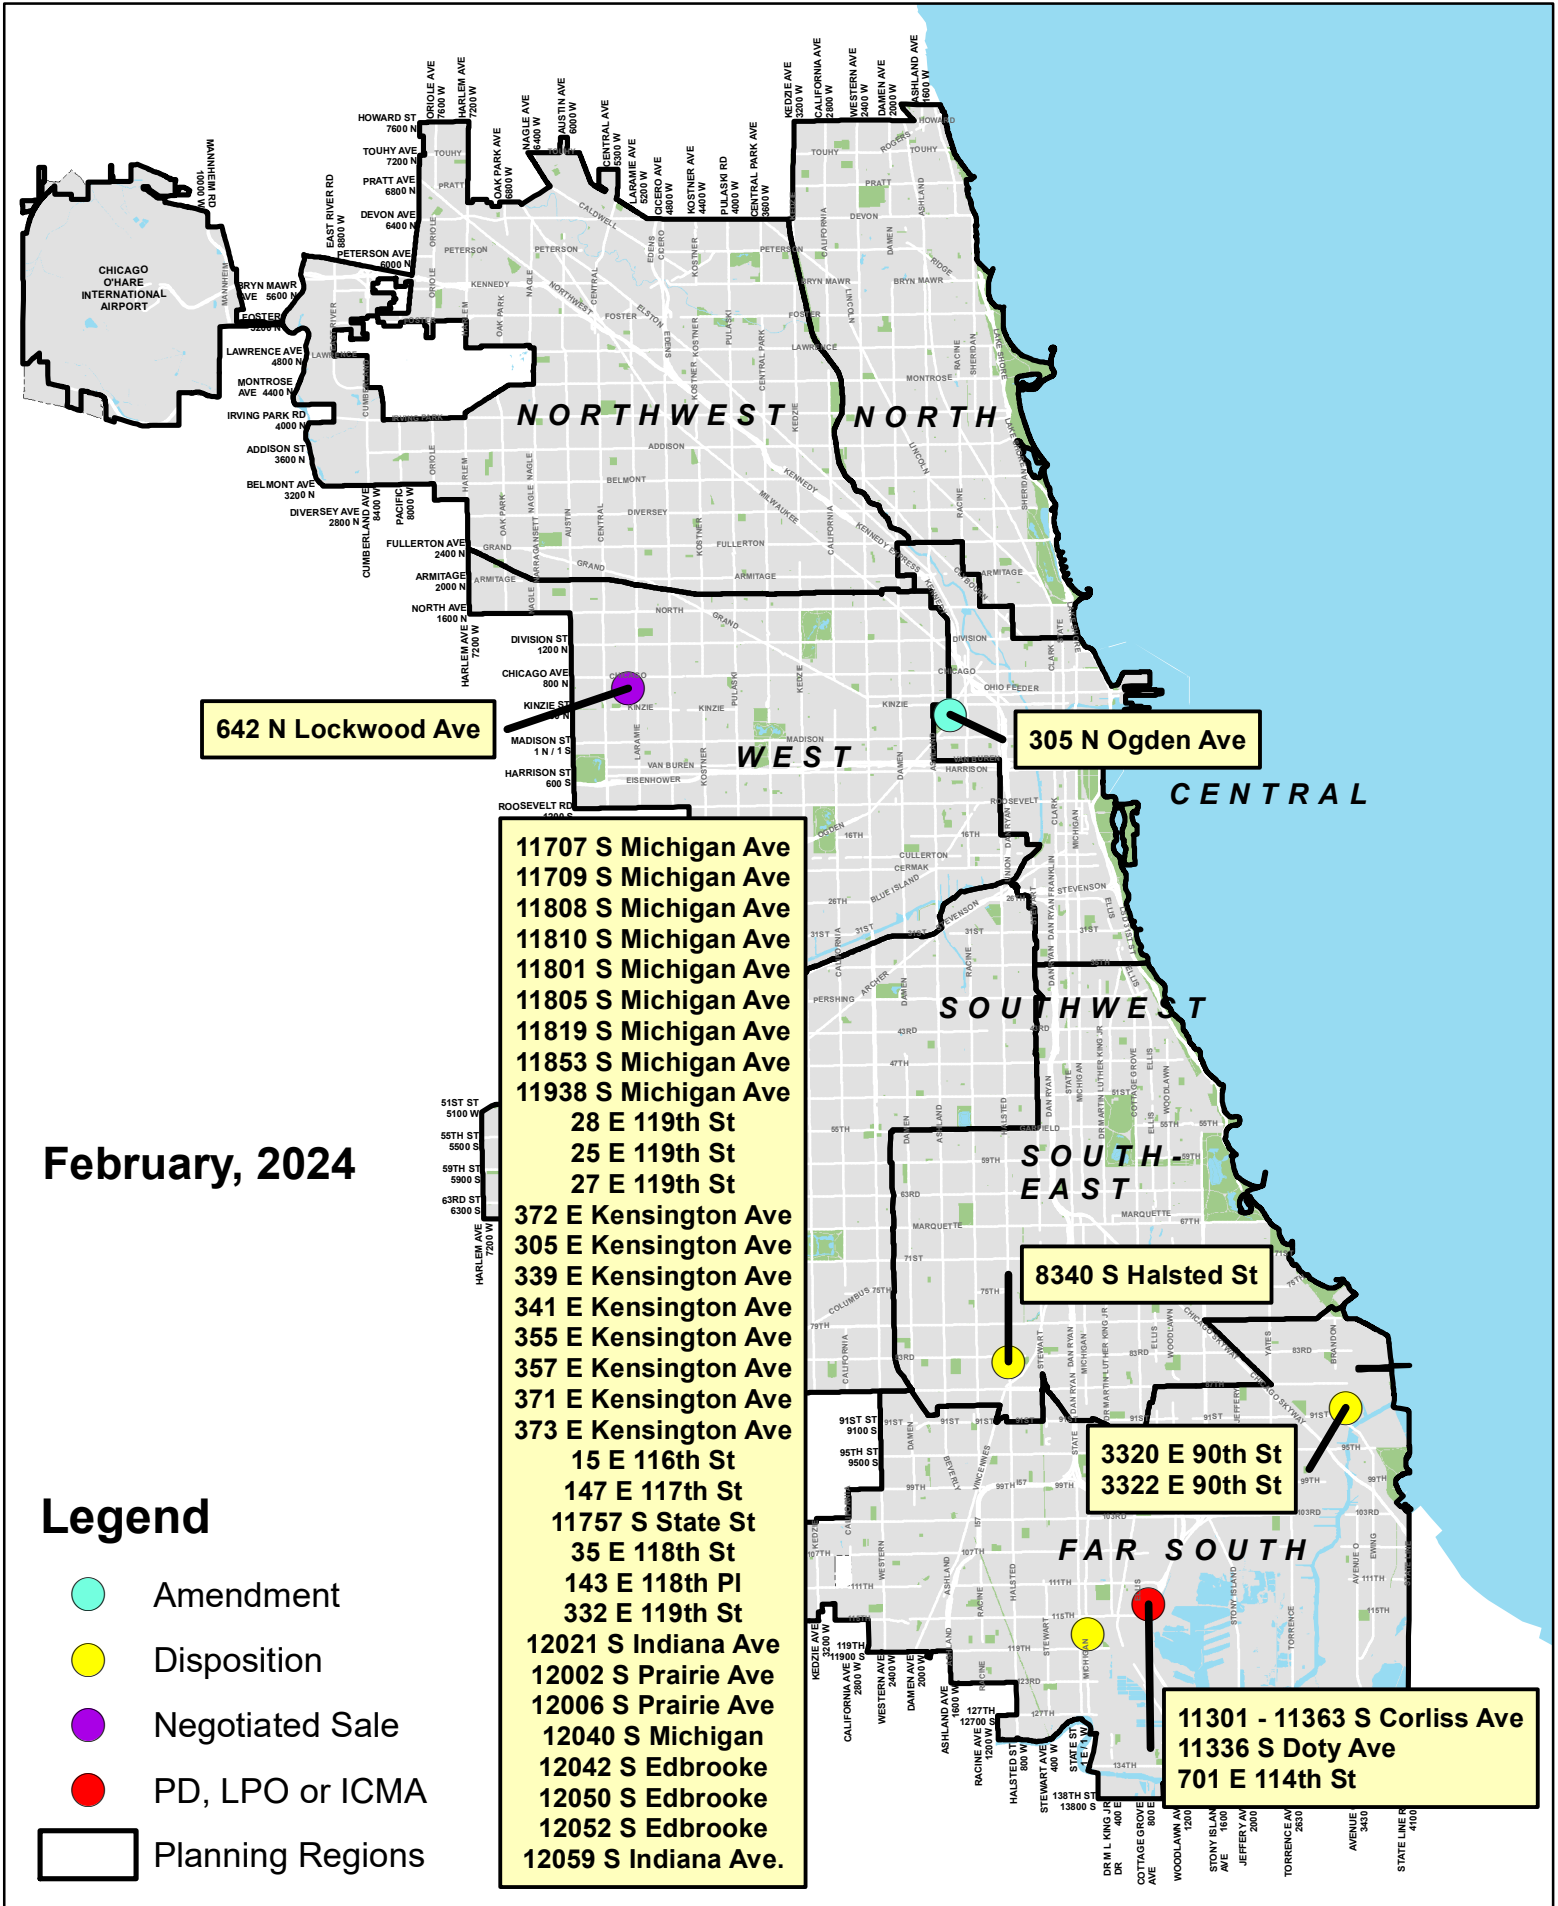

Chicago Plan Commission

DEPARTMENT OF PLANNING AND DEVELOPMENT

Work Product
Copyright, 2024, City of Chicago

February, 2024

Legend

- Amendment
- Disposition
- Negotiated Sale
- PD, LPO or ICMA
- Planning Regions

11707 S Michigan Ave
11709 S Michigan Ave
11808 S Michigan Ave
11810 S Michigan Ave
11801 S Michigan Ave
11805 S Michigan Ave
11819 S Michigan Ave
11853 S Michigan Ave
11938 S Michigan Ave
28 E 119th St
25 E 119th St
27 E 119th St
372 E Kensington Ave
305 E Kensington Ave
339 E Kensington Ave
341 E Kensington Ave
355 E Kensington Ave
357 E Kensington Ave
371 E Kensington Ave
373 E Kensington Ave
15 E 116th St
147 E 117th St
11757 S State St
35 E 118th St
143 E 118th St
332 E 119th St
12021 S Indiana Ave
12002 S Prairie Ave
12006 S Prairie Ave
12040 S Michigan
12042 S Edbrooke
12050 S Edbrooke
12052 S Edbrooke
12059 S Indiana Ave.