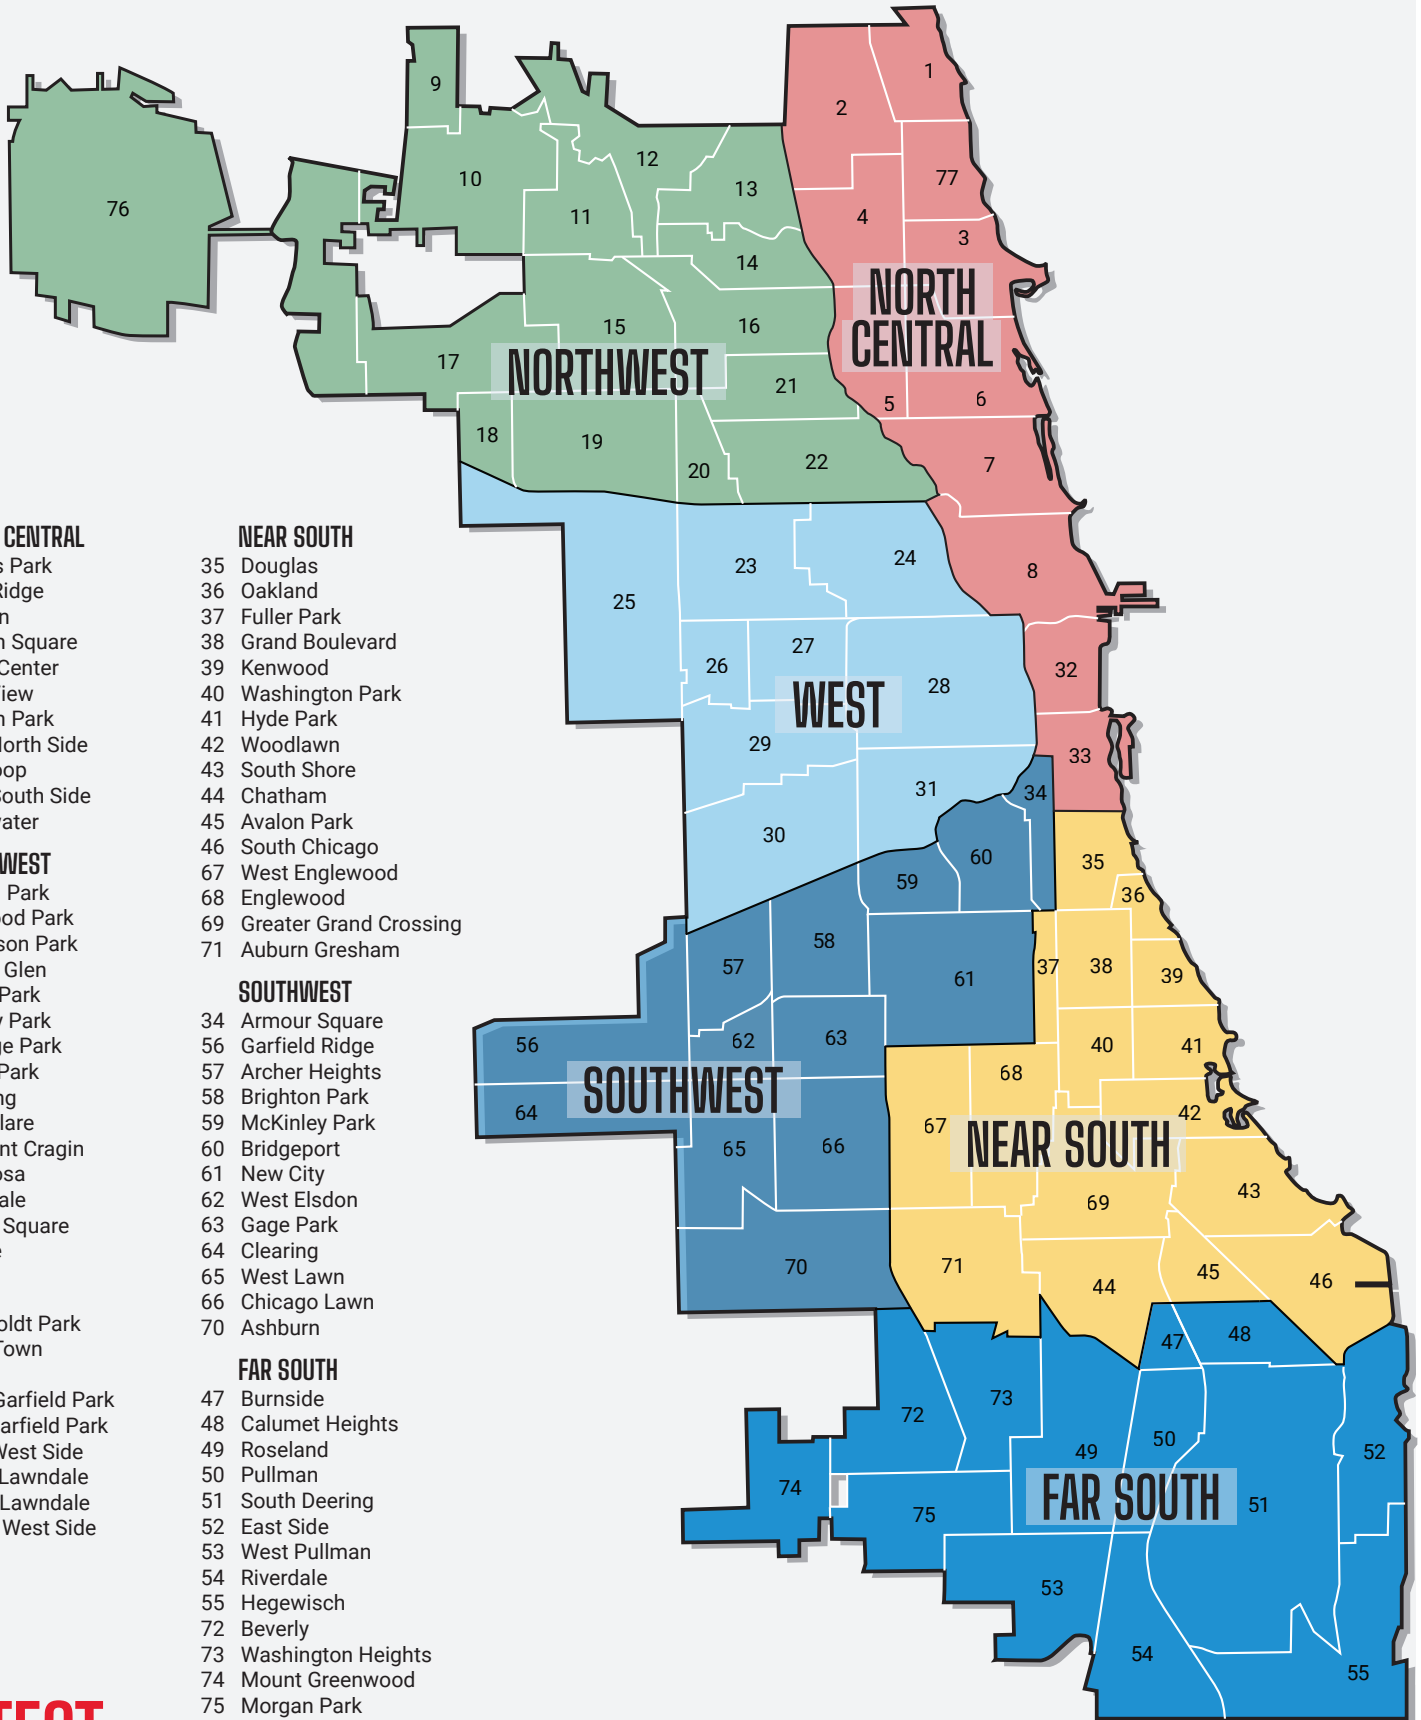

HEALTHY CHICAGO EQUITY ZONES

NORTH CENTRAL

- 1 Rogers Park
- 2 West Ridge
- 3 Uptown
- 4 Lincoln Square
- 5 North Center
- 6 Lake View
- 7 Lincoln Park
- 8 Near North Side
- 32 The Loop
- 33 Near South Side
- 77 Edgewater

NORTHWEST

- 9 Edison Park
- 10 Norwood Park
- 11 Jefferson Park
- 12 Forest Glen
- 13 North Park
- 14 Albany Park
- 15 Portage Park
- 16 Irving Park
- 17 Dunning
- 18 Montclare
- 19 Belmont Cragin
- 20 Hermosa
- 21 Avondale
- 22 Logan Square
- 76 O'Hare

WEST

- 23 Humboldt Park
- 24 West Town
- 25 Austin
- 26 West Garfield Park
- 27 East Garfield Park
- 28 Near West Side
- 29 North Lawndale
- 30 South Lawndale
- 31 Lower West Side

NEAR SOUTH

- 35 Douglas
- 36 Oakland
- 37 Fuller Park
- 38 Grand Boulevard
- 39 Kenwood
- 40 Washington Park
- 41 Hyde Park
- 42 Woodlawn
- 43 South Shore
- 44 Chatham
- 45 Avalon Park
- 46 South Chicago
- 67 West Englewood
- 68 Englewood
- 69 Greater Grand Crossing
- 71 Auburn Gresham

SOUTHWEST

- 34 Armour Square
- 56 Garfield Ridge
- 57 Archer Heights
- 58 Brighton Park
- 59 McKinley Park
- 60 Bridgeport
- 61 New City
- 62 West Elsdon
- 63 Gage Park
- 64 Clearing
- 65 West Lawn
- 66 Chicago Lawn
- 70 Ashburn