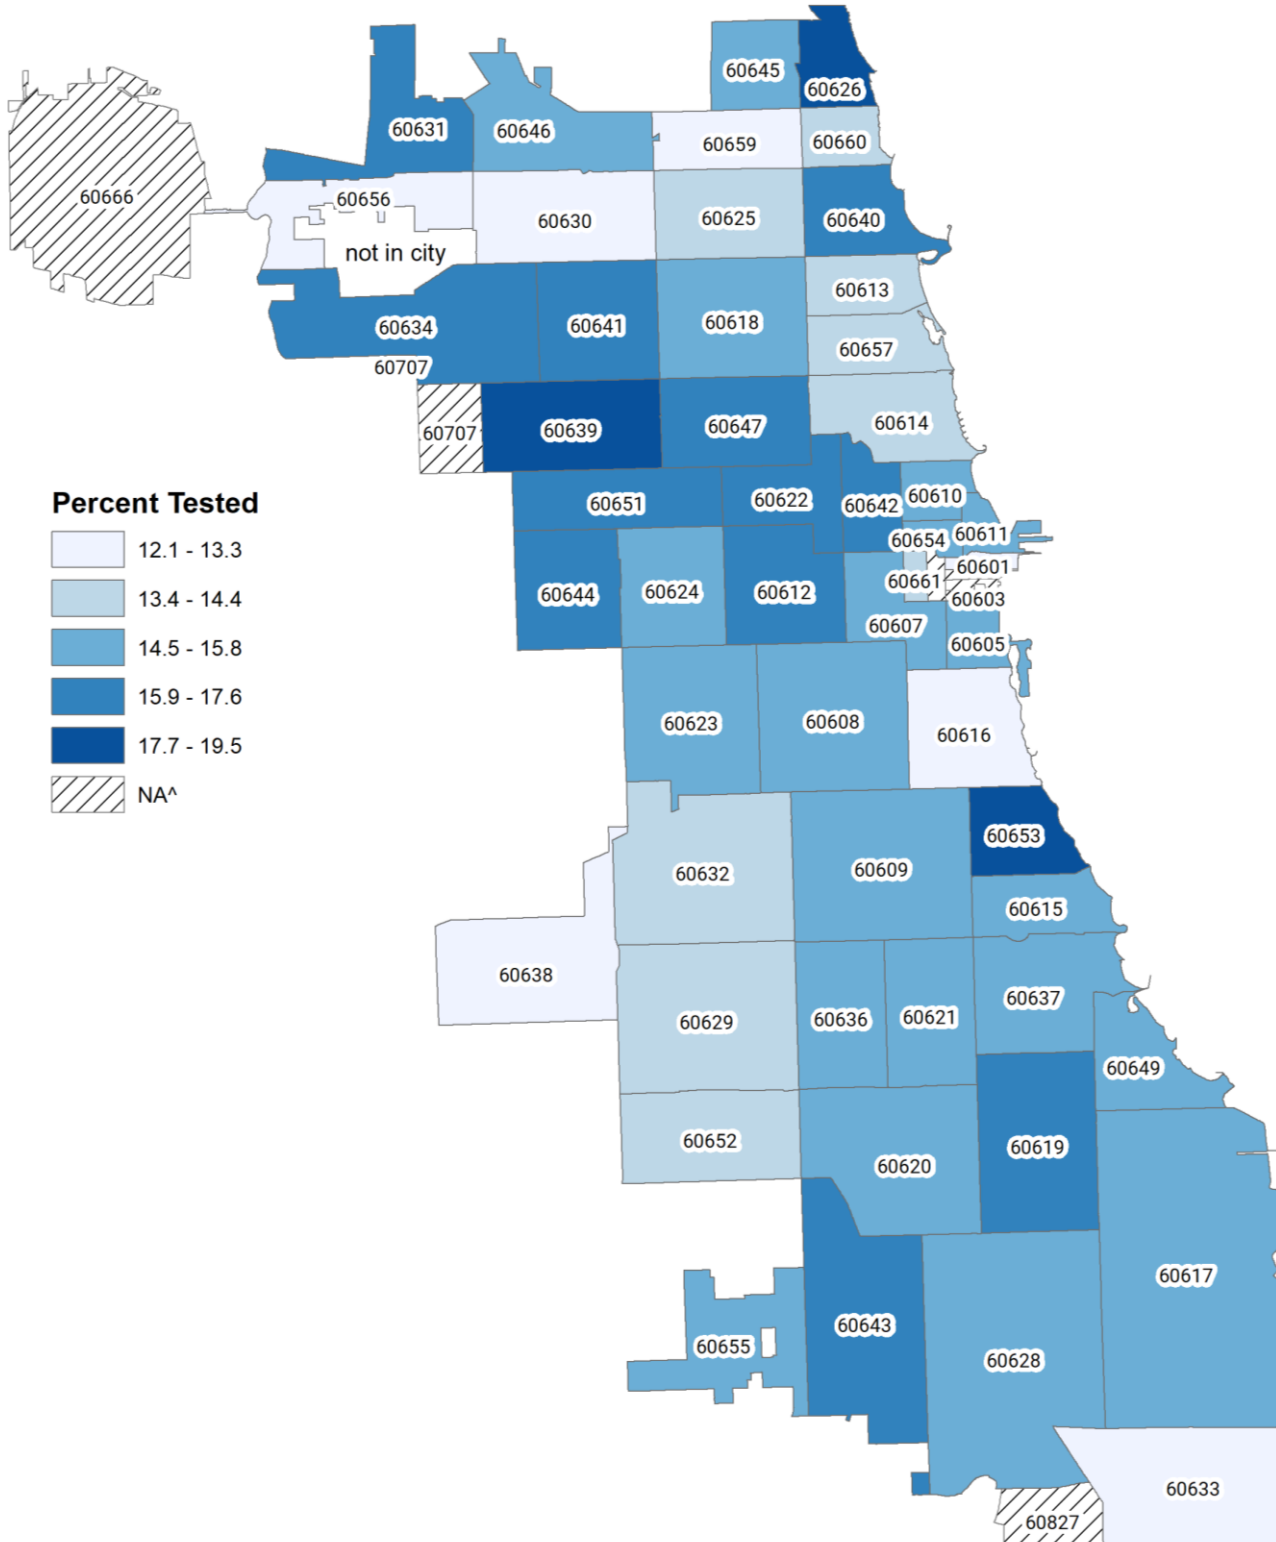

# CHICAGO COVID-19: Percent Tested by Zip code

July 31, 2020

**COVID-19 Testing Rates by Population**  
**Chicago zip code n=418,870\* through July 30, 2020**

\* Please note that 418,870 out of 445,685 COVID-19 tests with a valid Chicago zip code are shown on this map.

^Zip codes with low population or zip codes that extend outside city of Chicago boundary.

Data Source: Providers reporting to CDPH through the Illinois National Electronic Disease Surveillance System; US Census Bureau, American Community Survey 2018 5-year estimates.