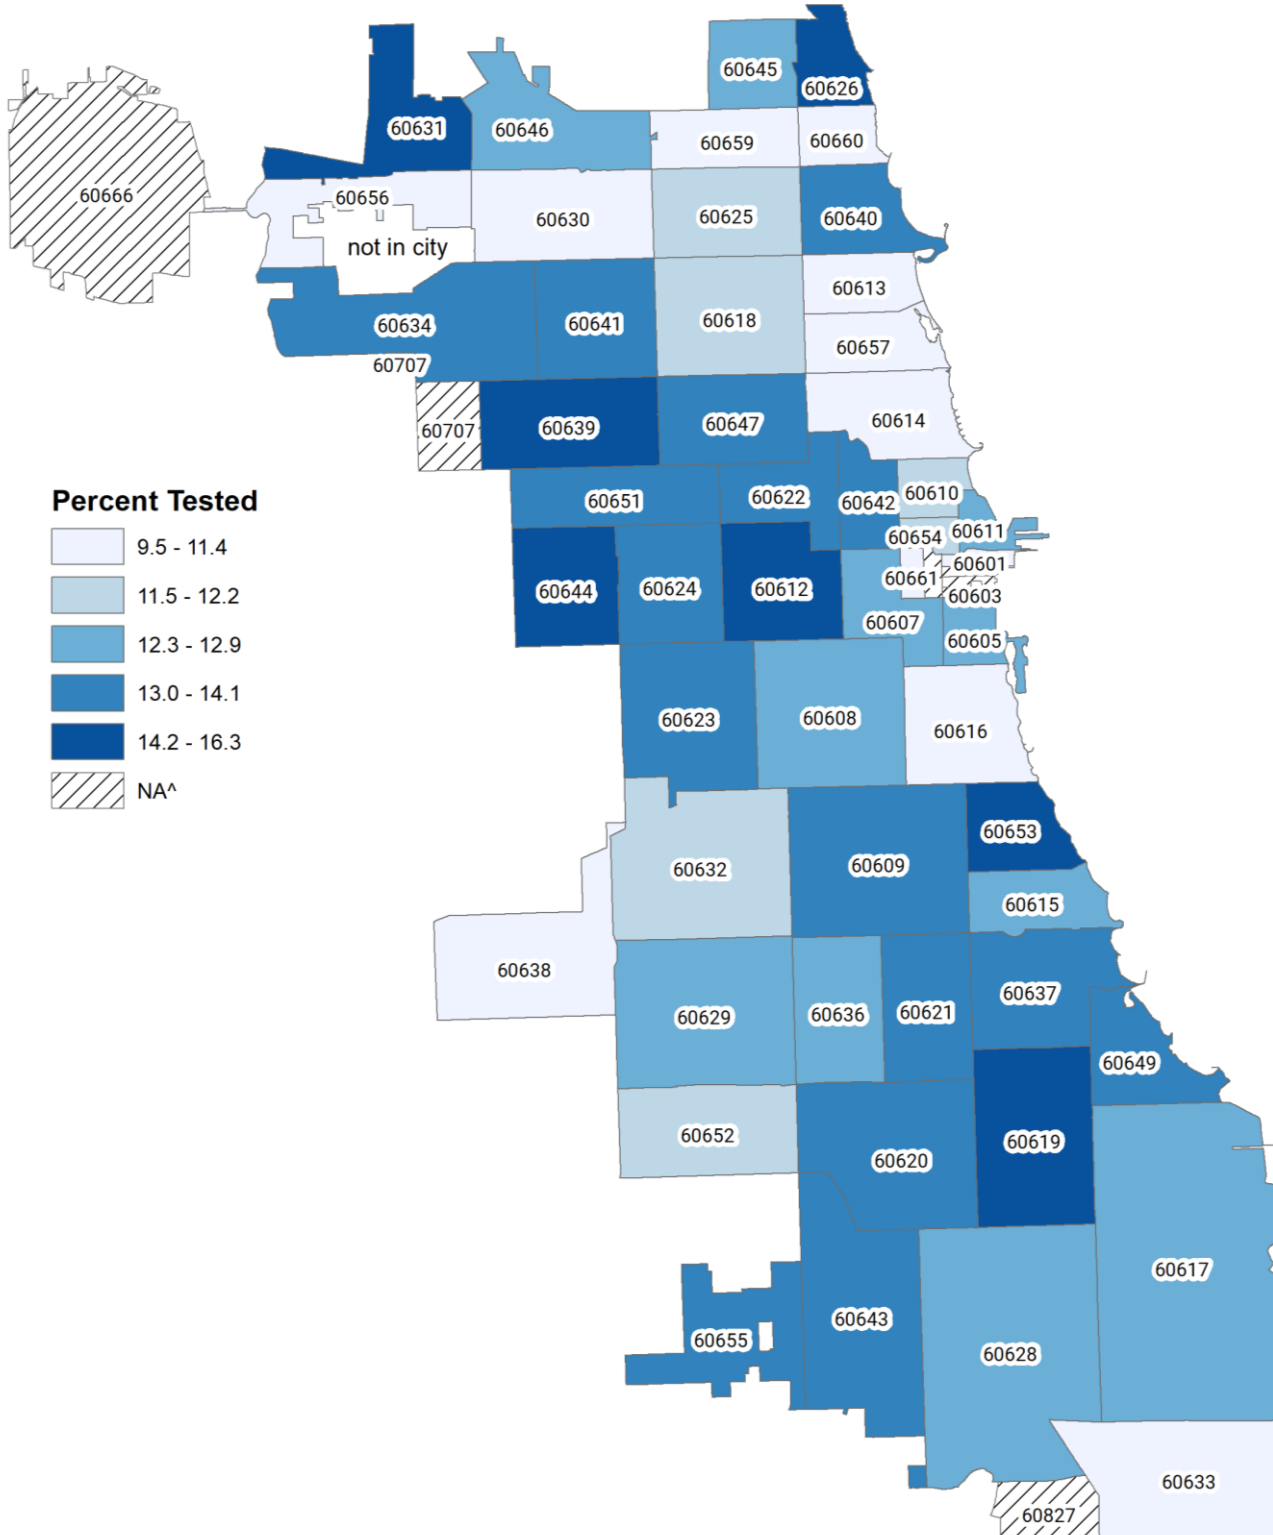

# CHICAGO COVID-19: Percent Tested by Zip code

July 24, 2020

**COVID-19 Testing Rates by Population**  
Chicago zip code n=385,219\* through July 23, 2020

\* Please note that 385,219 out of 410,041 COVID-19 tests with a valid Chicago zip code are shown on this map.

^ Zip codes with low population or zip codes that extend outside city of Chicago boundary.

Data Source: Providers reporting to CDPH through the Illinois National Electronic Disease Surveillance System; US Census Bureau, American Community Survey 2018 5-year estimates.