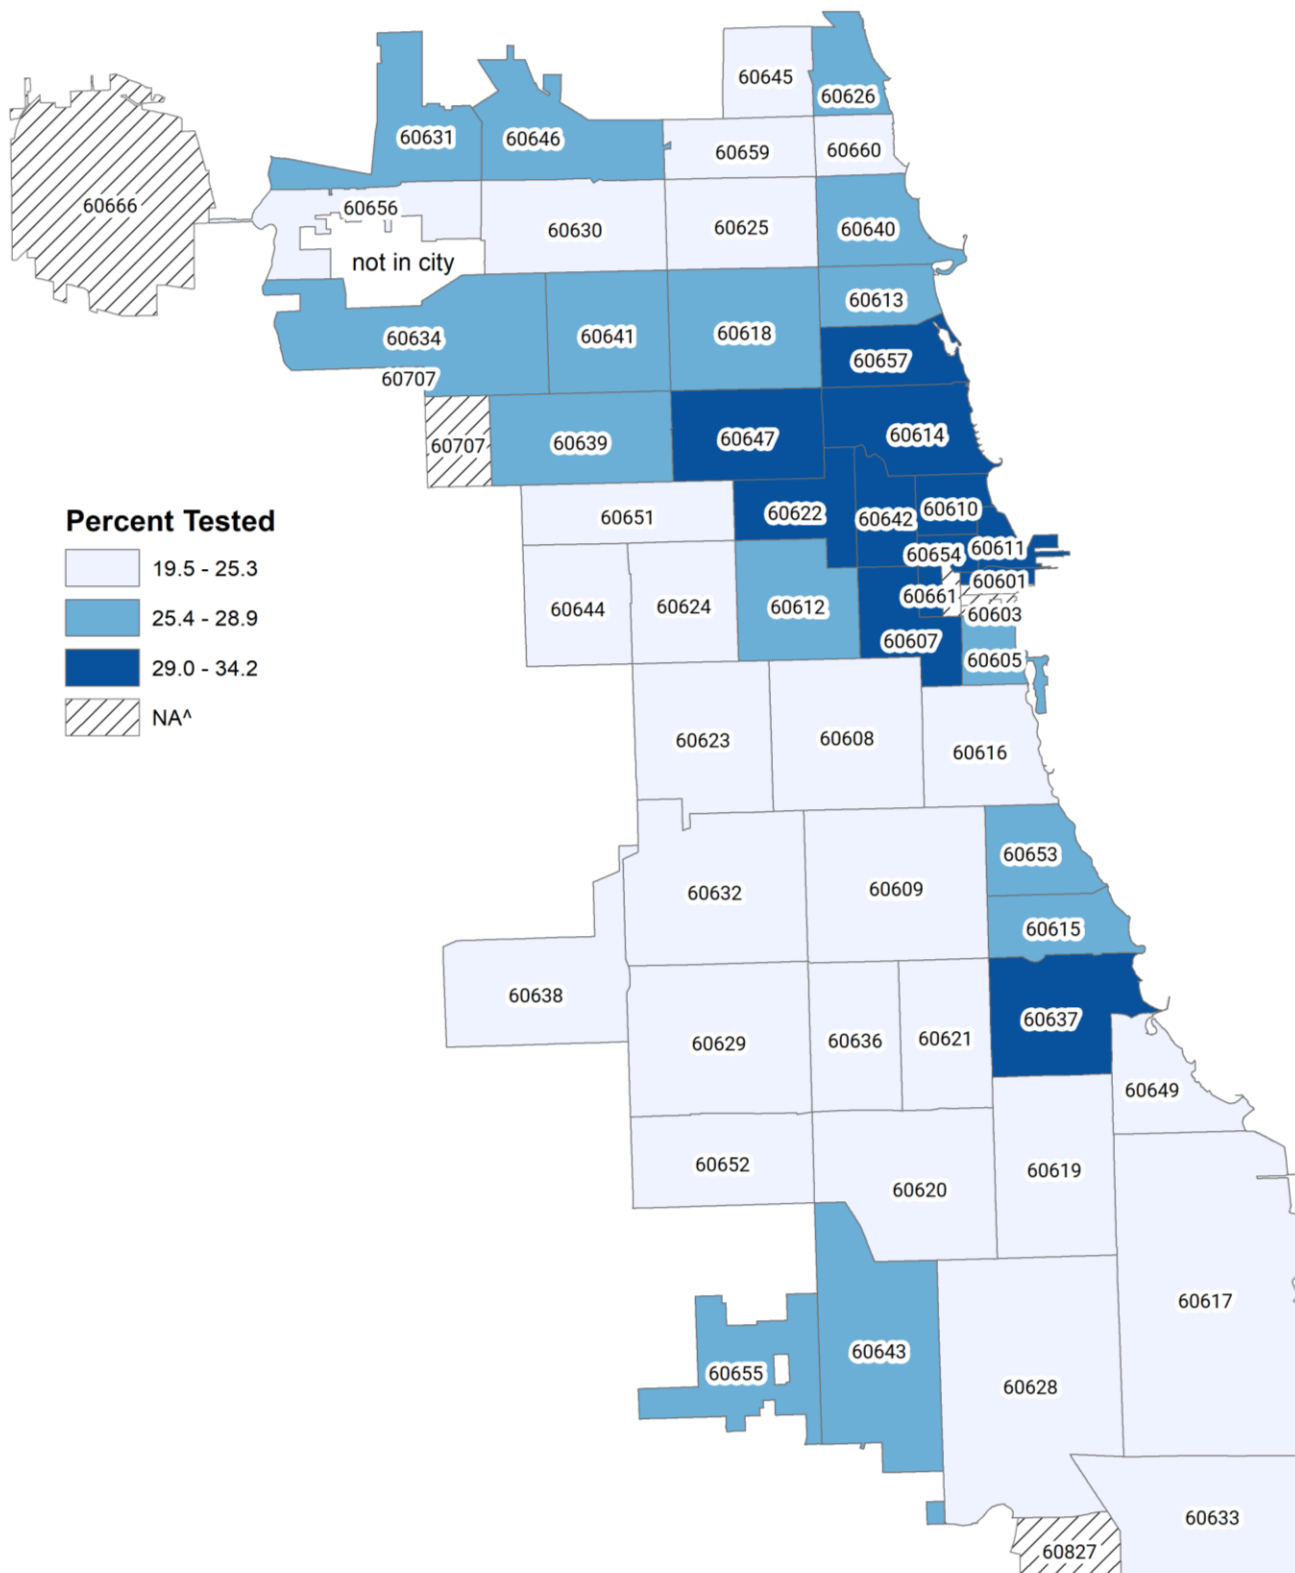

# CHICAGO COVID-19: Percent Tested by Zip code

October 14, 2020

## COVID-19 Testing Rates by Population Chicago zip code n=700,035\* through October 14, 2020

\* Please note that 700,035 out of 700,675 COVID-19 tests with a valid Chicago zip code are shown on this map.

^Zip codes with low population or zip codes that extend outside city of Chicago boundary.

Data Source: Providers reporting to CDPH through the Illinois National Electronic Disease Surveillance System; US Census Bureau, American Community Survey 2018 5-year estimates.