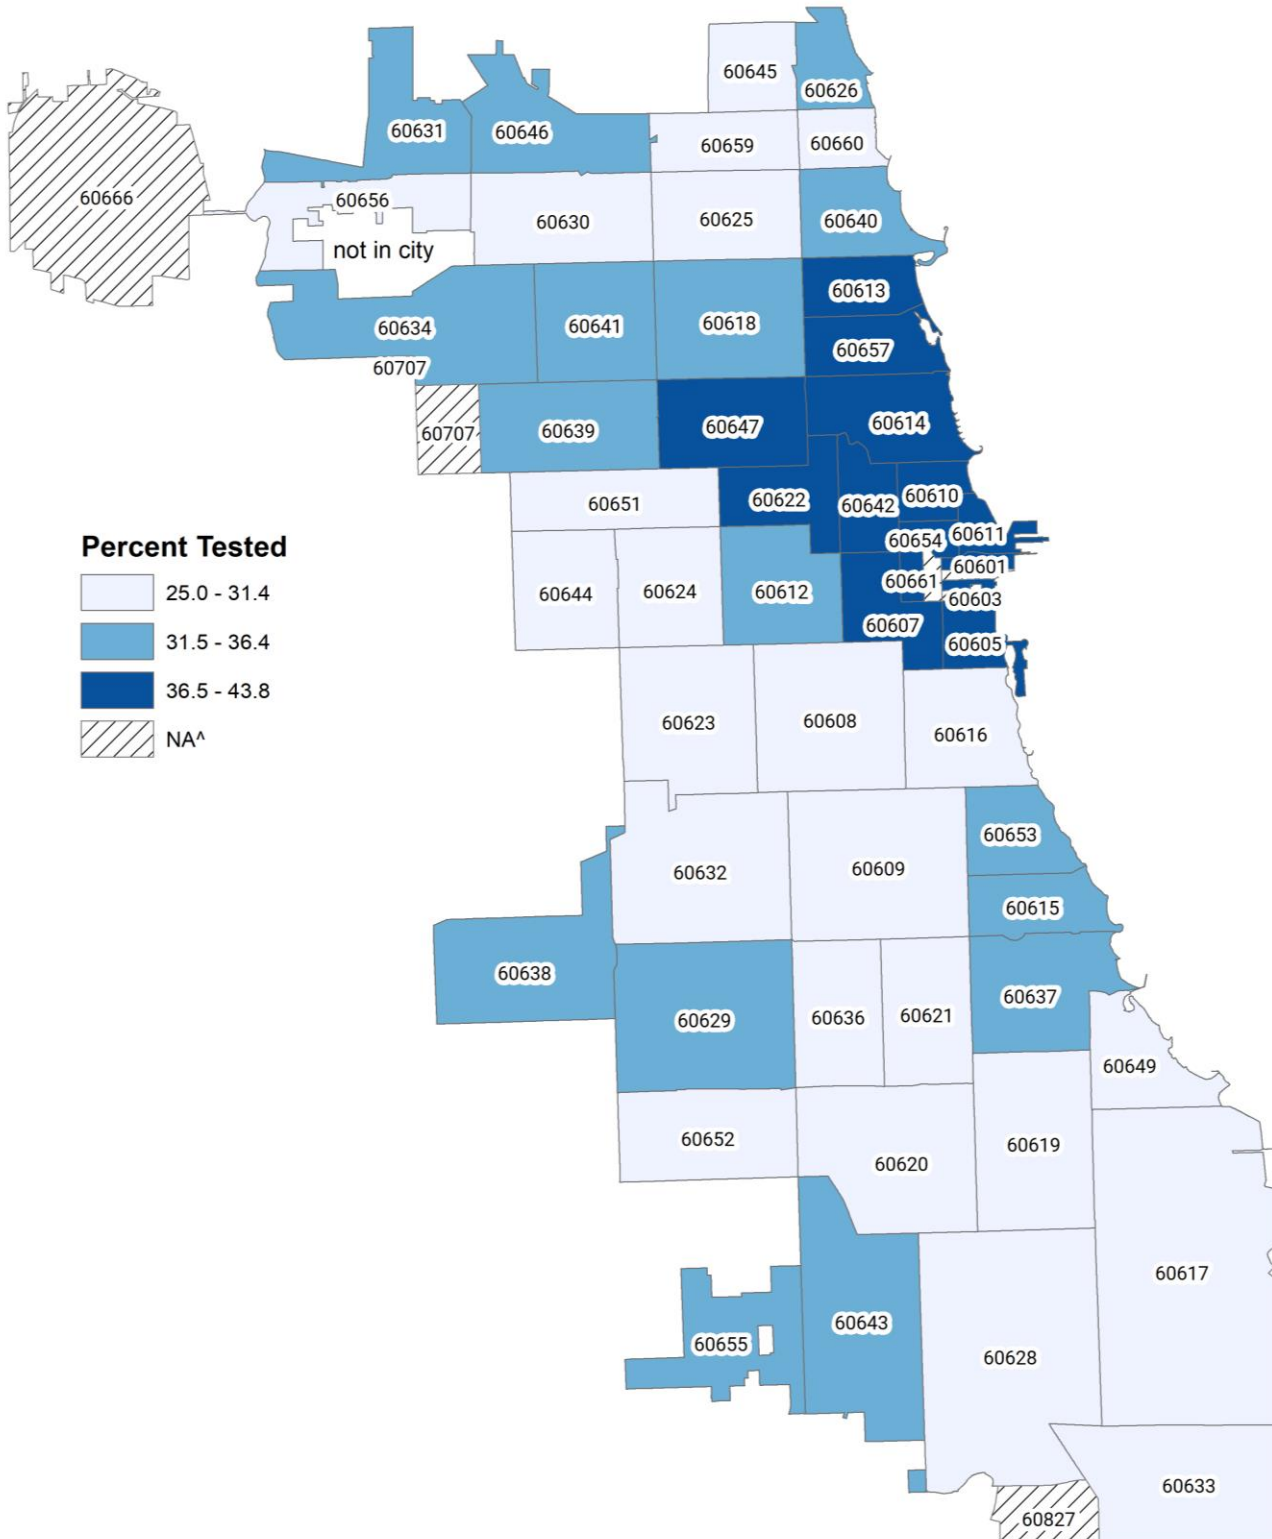

CHICAGO COVID-19: Percent Tested by Zip code

November 20, 2020

COVID-19 Testing Rates by Population Chicago zip code n=886,258* through November 18, 2020

* Please note that 886,258 out of 935,076 COVID-19 tests with a valid Chicago zip code are shown on this map.
^Zip codes with low population or zip codes that extend outside city of Chicago boundary.
Data Source: Providers reporting to CDPH through the Illinois National Electronic Disease Surveillance System;
US Census Bureau, American Community Survey 2018 5-year estimates.